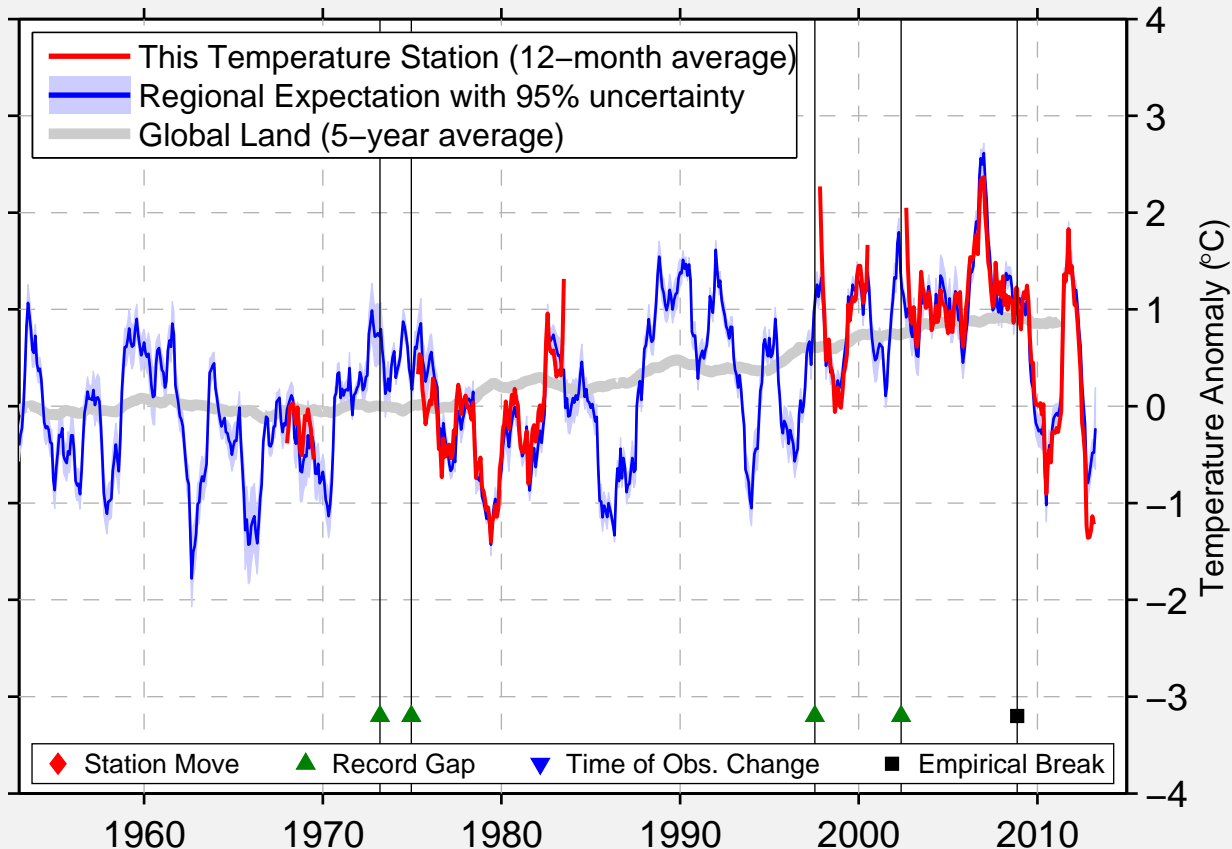

MIDTLAEGER

59.834 N, 6.991 E (Norway)

Data Quality Controlled and Aligned at Breakpoints

Berkeley Earth