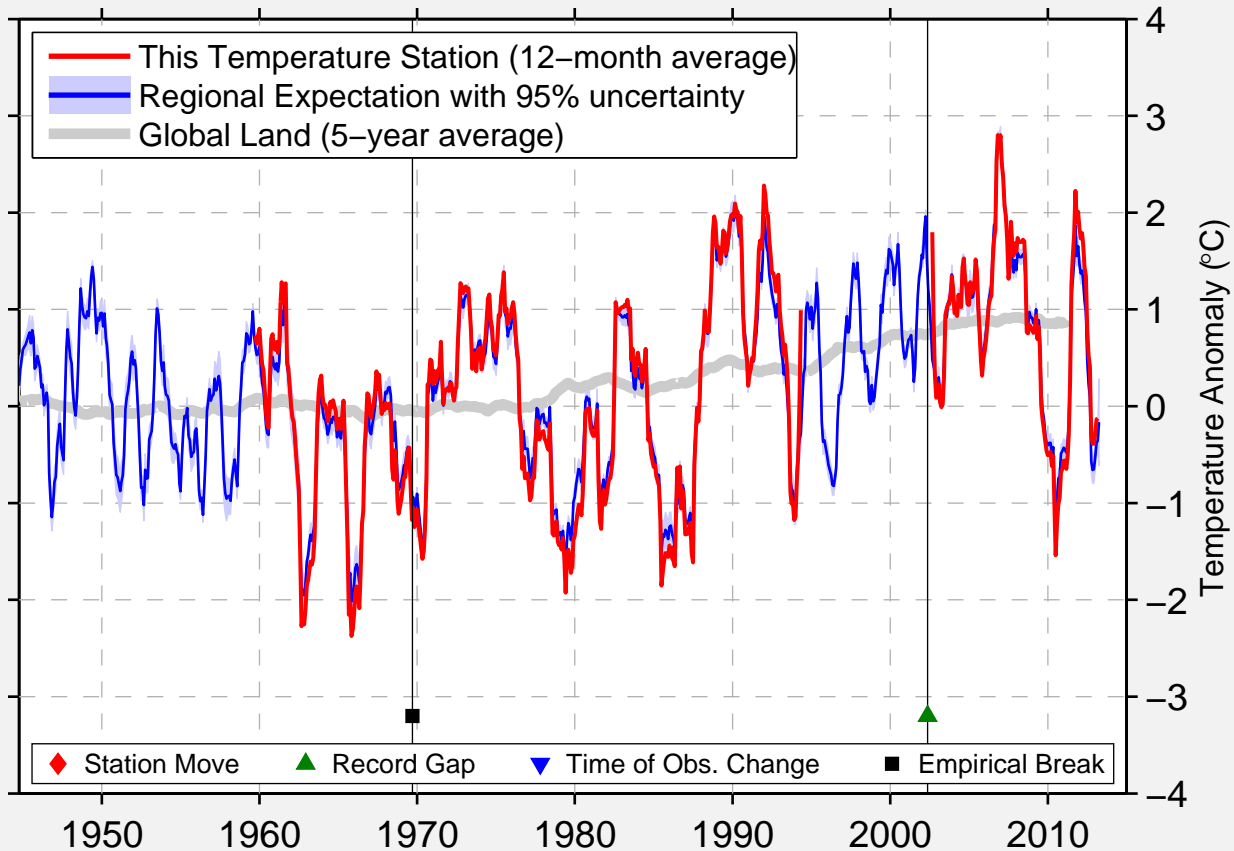

# MELSUM

59.230 N, 10.348 E (Norway)

Data Quality Controlled and Aligned at Breakpoints

Berkeley Earth