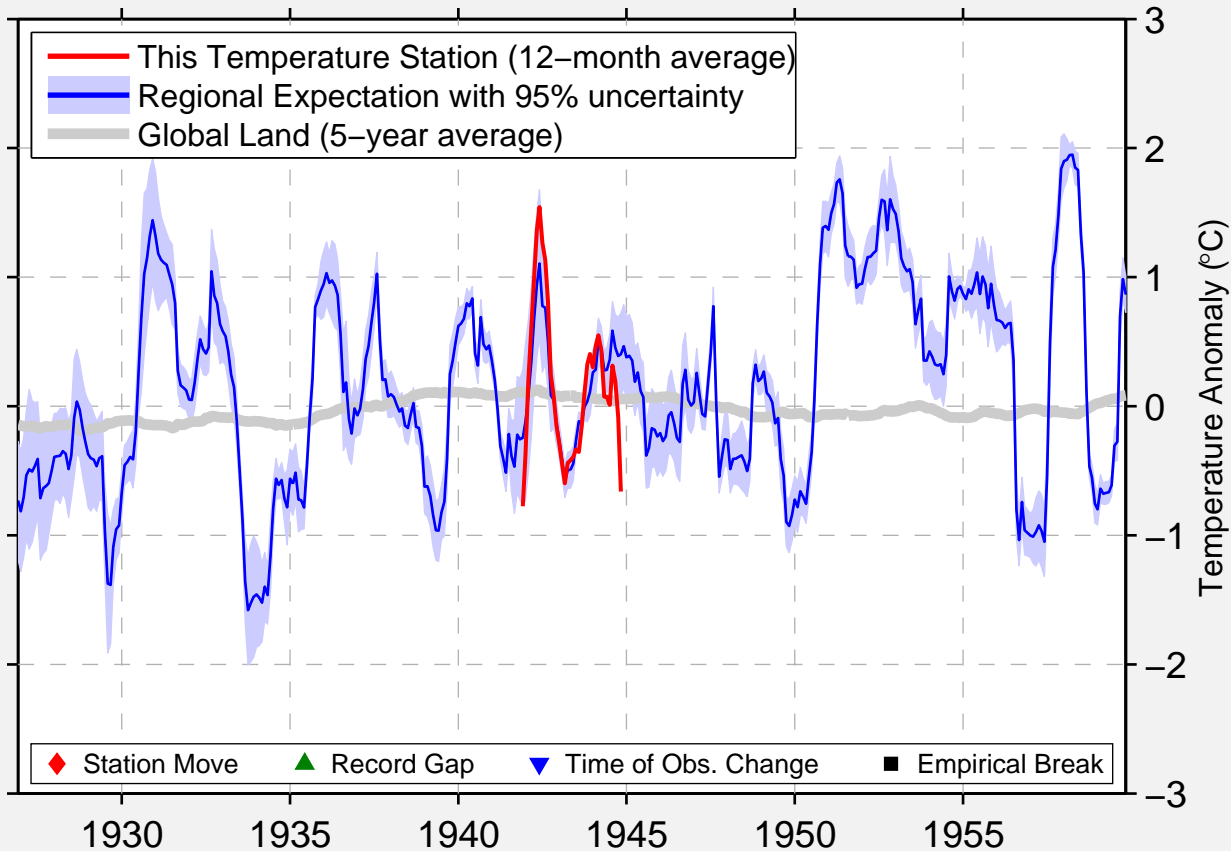

# POINTE RICHE

50.700 N, 57.420 W (Canada)

Data Quality Controlled and Aligned at Breakpoints

Berkeley Earth