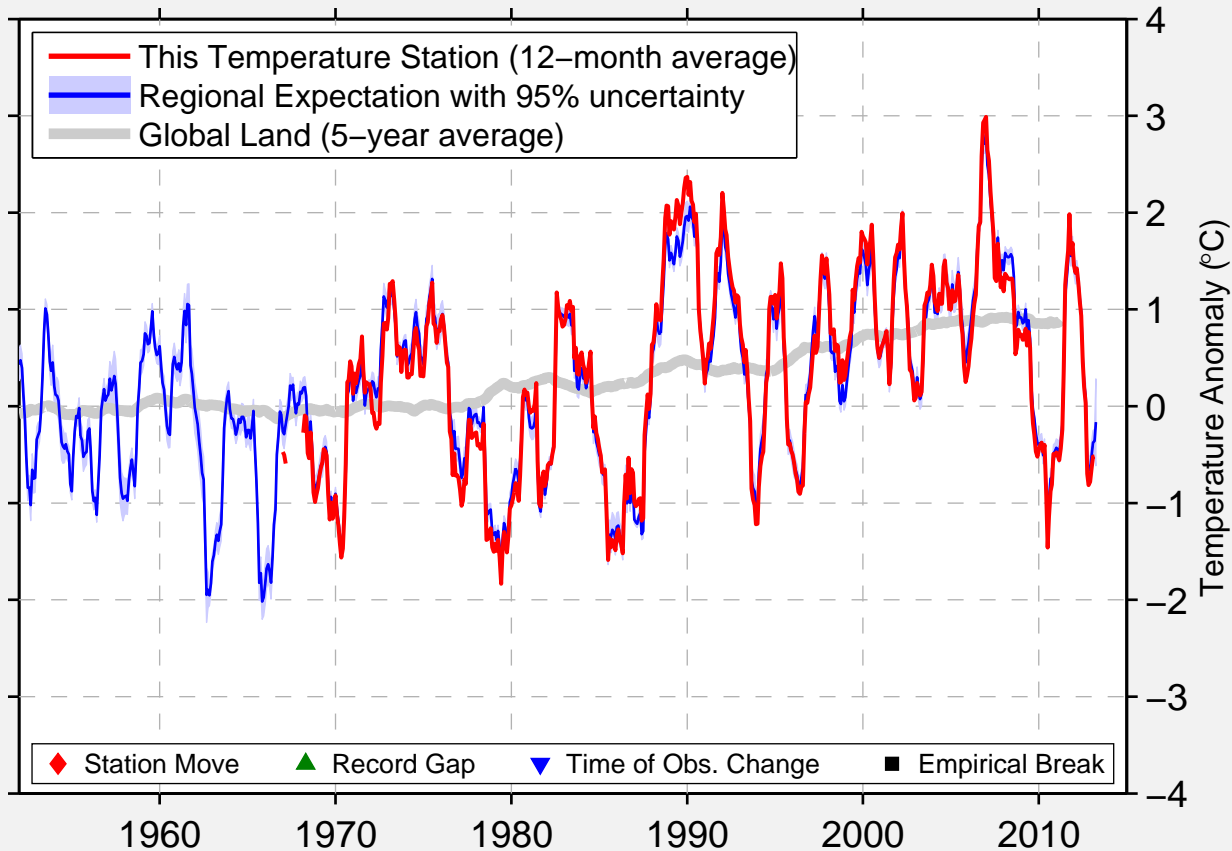

# NELAUG

58.658 N, 8.631 E (Norway)

Data Quality Controlled and Aligned at Breakpoints

Berkeley Earth