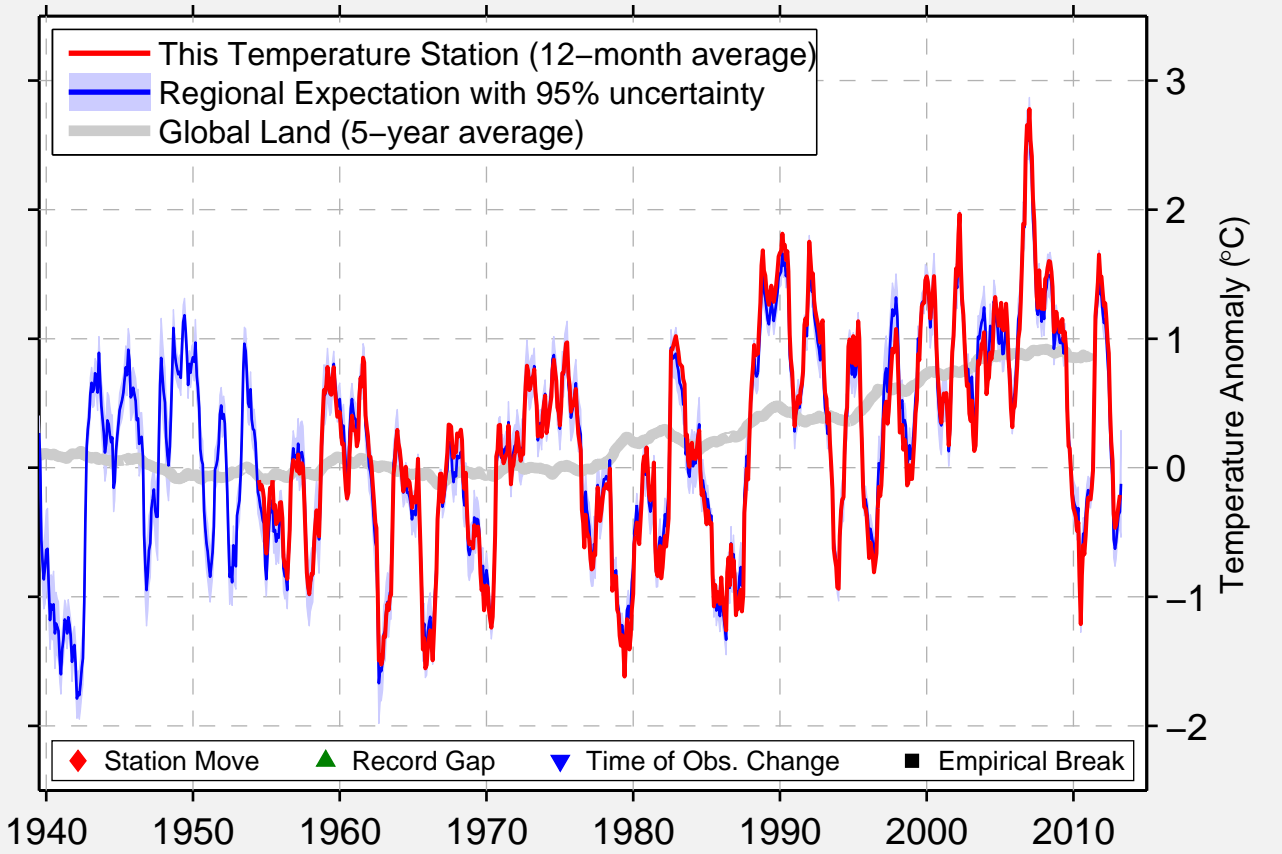

# LISTA FYR

58.110 N, 6.568 E (Norway)

— This Temperature Station (12-month average)  
— Regional Expectation with 95% uncertainty  
— Global Land (5-year average)

◆ Station Move    ▲ Record Gap    ▼ Time of Obs. Change    ■ Empirical Break

Data Quality Controlled and Aligned at Breakpoints

Berkeley Earth