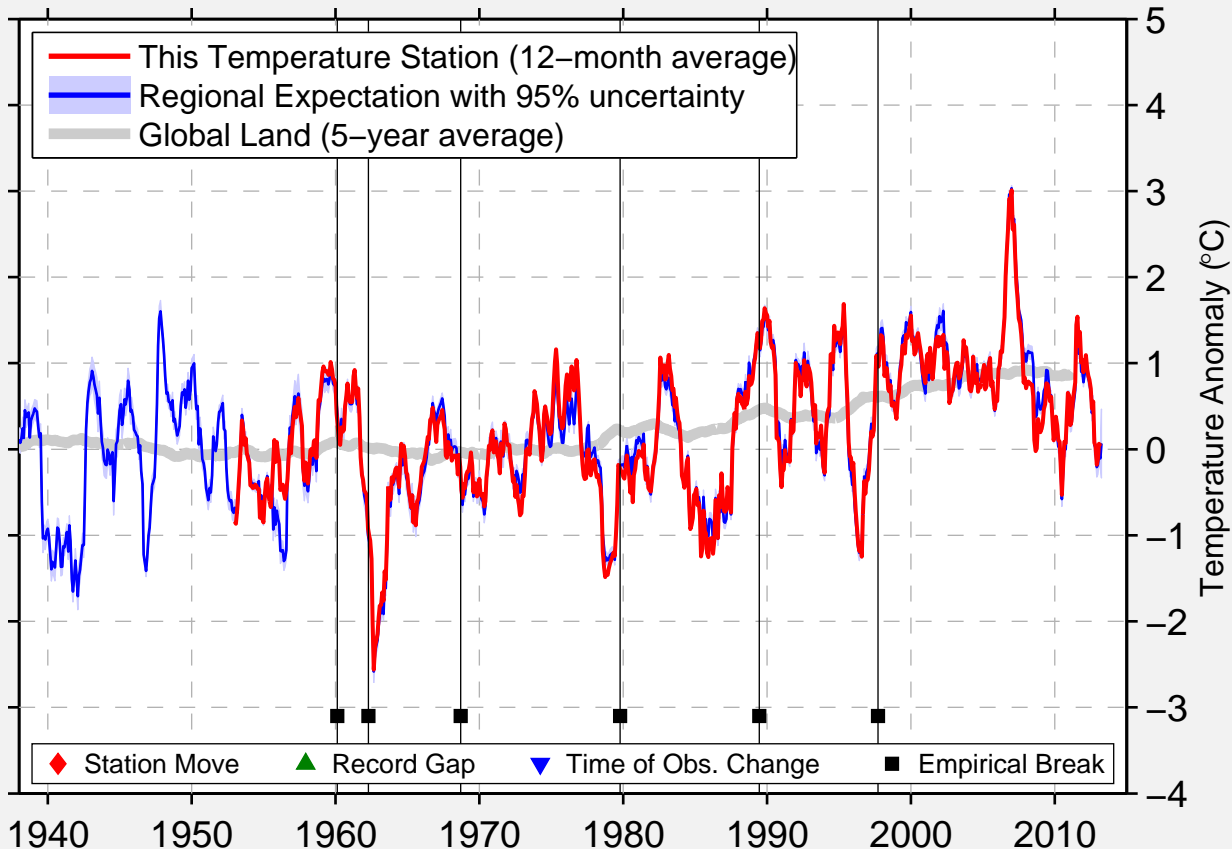

# VOLKEL

51.658 N, 5.707 E (Netherlands)

Data Quality Controlled and Aligned at Breakpoints

Berkeley Earth