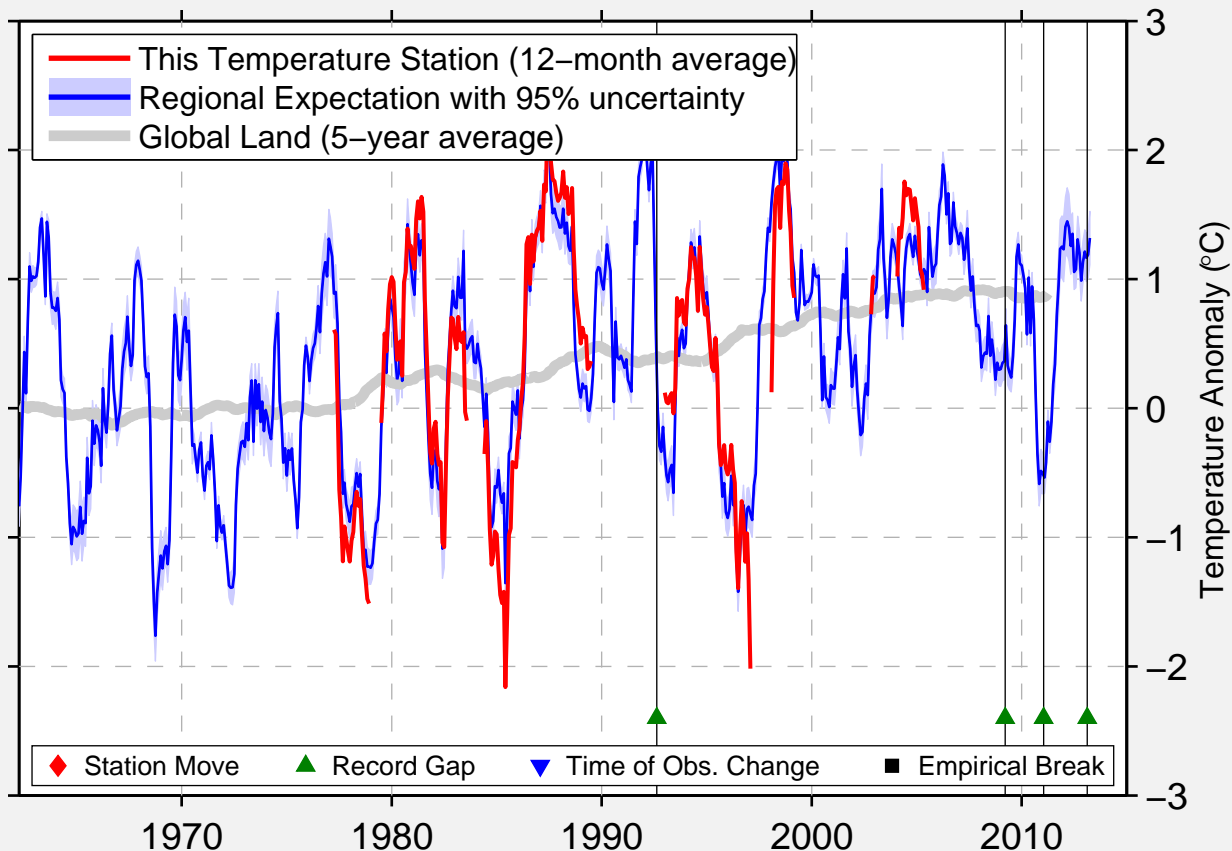

KANANASKIS POCATERRA

50.700 N, 115.120 W (Canada)

Data Quality Controlled and Aligned at Breakpoints

Berkeley Earth