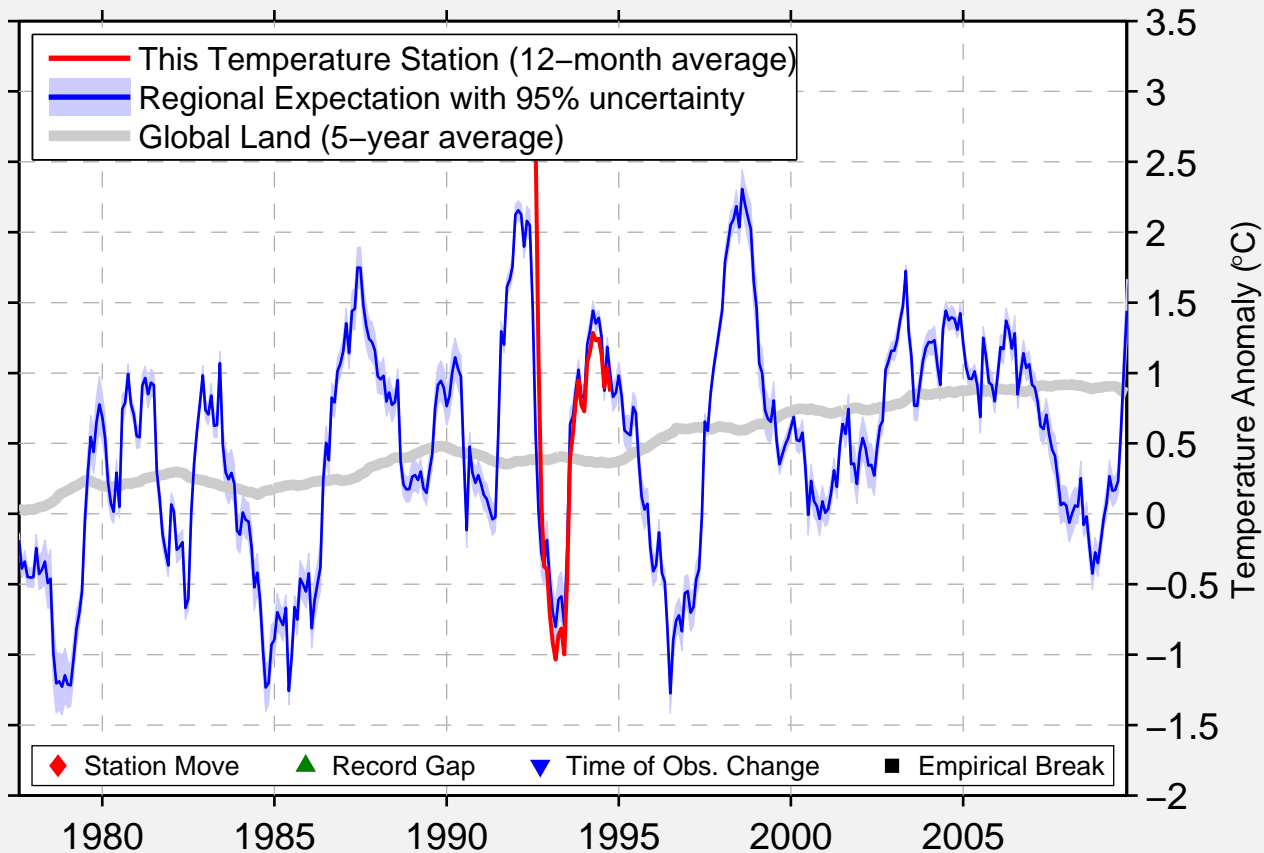

SALMON ARM AUTO8

50.700 N, 119.283 W (Canada)

Data Quality Controlled and Aligned at Breakpoints

Berkeley Earth