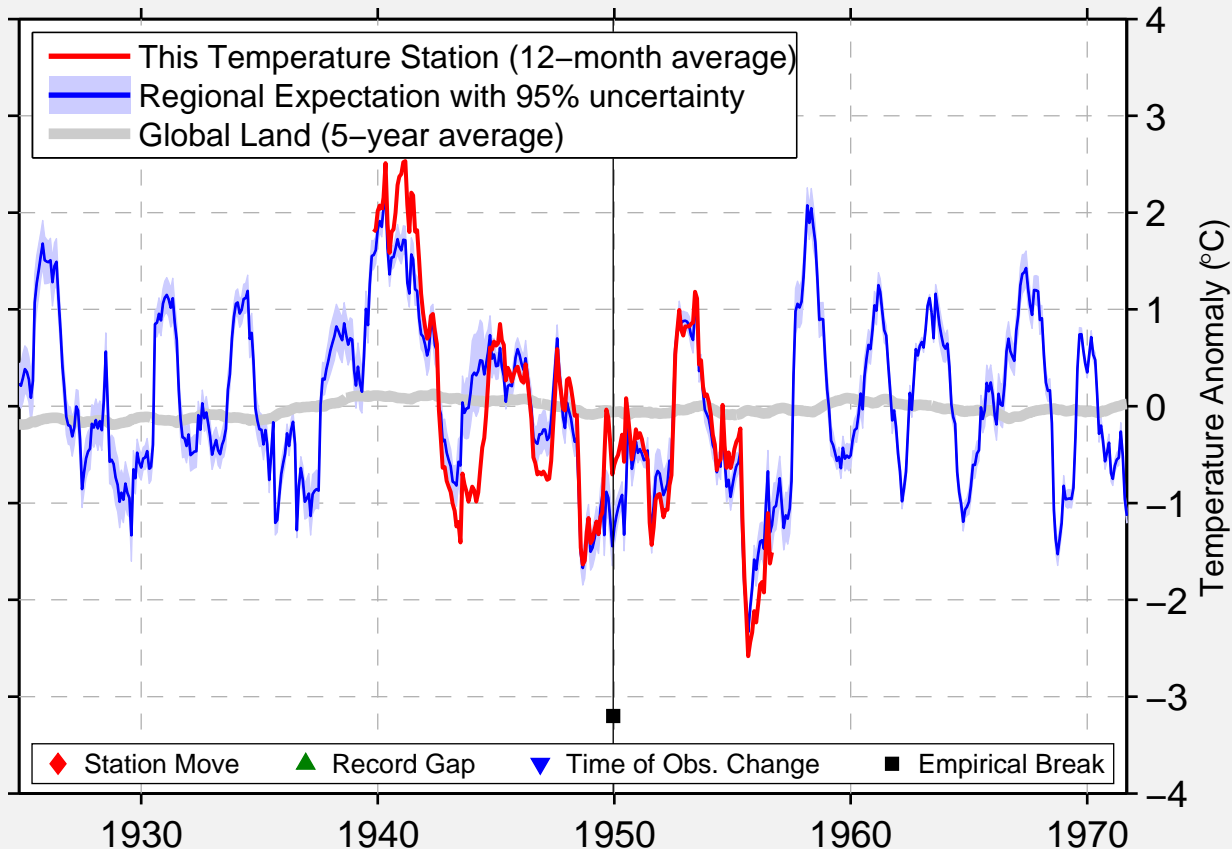

# KAMLOOPS MISSION FLATS

50.680 N, 120.350 W (Canada)

Data Quality Controlled and Aligned at Breakpoints

Berkeley Earth