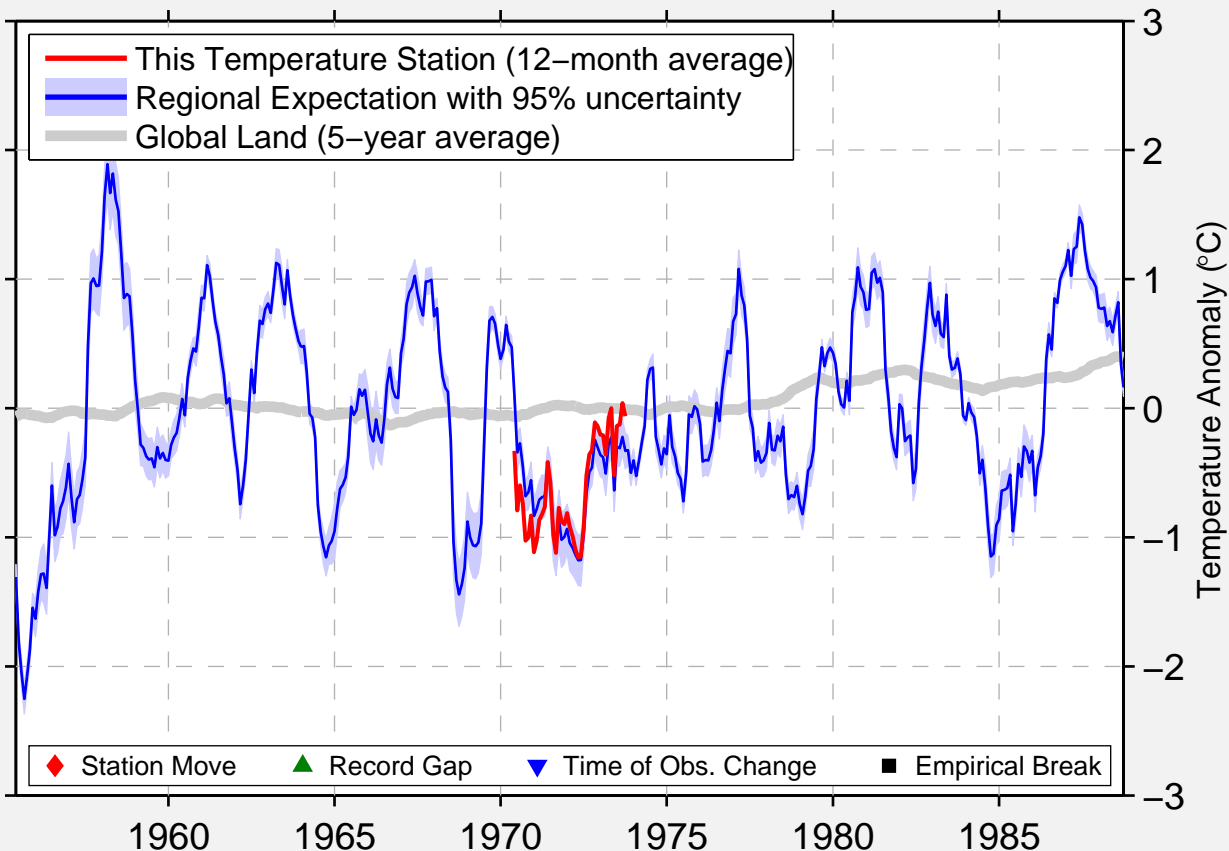

# KWOTLENEMO LAKE

50.670 N, 121.800 W (Canada)

Data Quality Controlled and Aligned at Breakpoints

Berkeley Earth