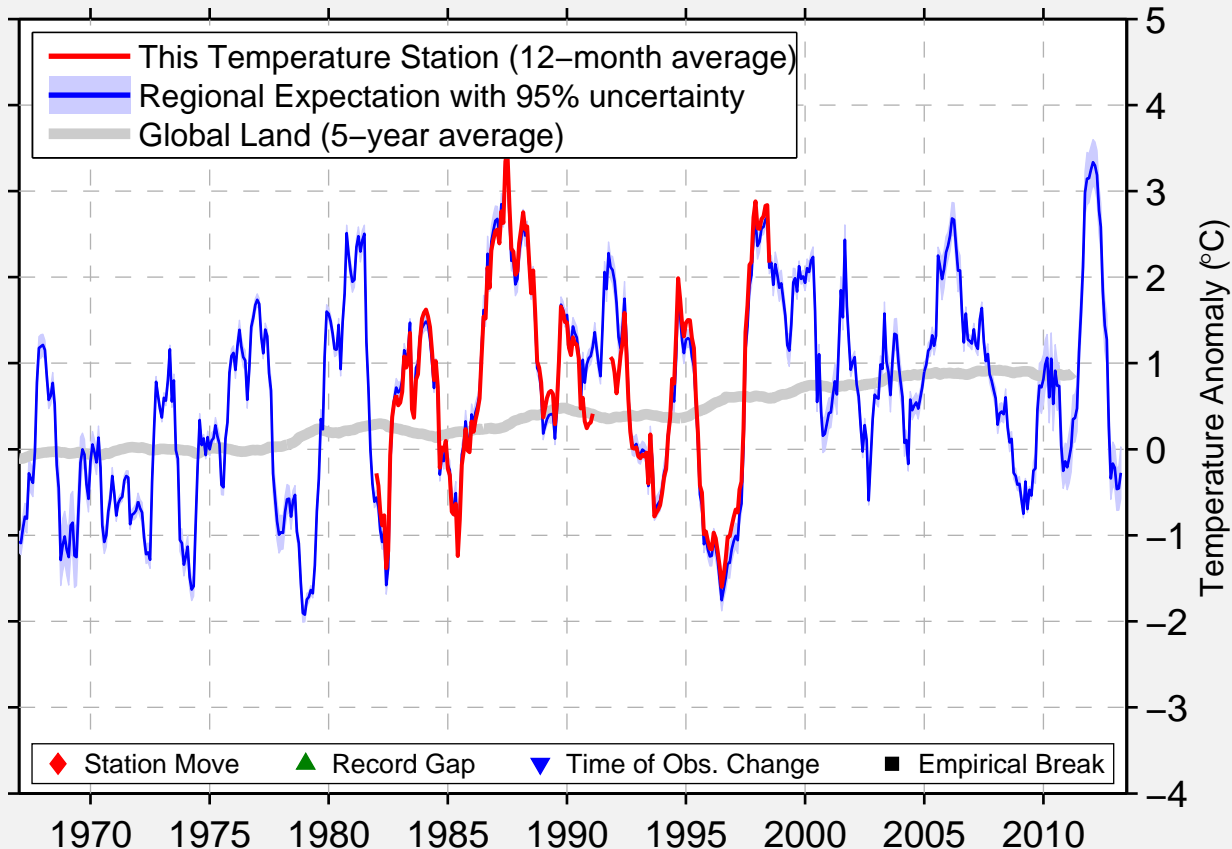

ZEHNER

50.630 N, 104.400 W (Canada)

Data Quality Controlled and Aligned at Breakpoints

Berkeley Earth