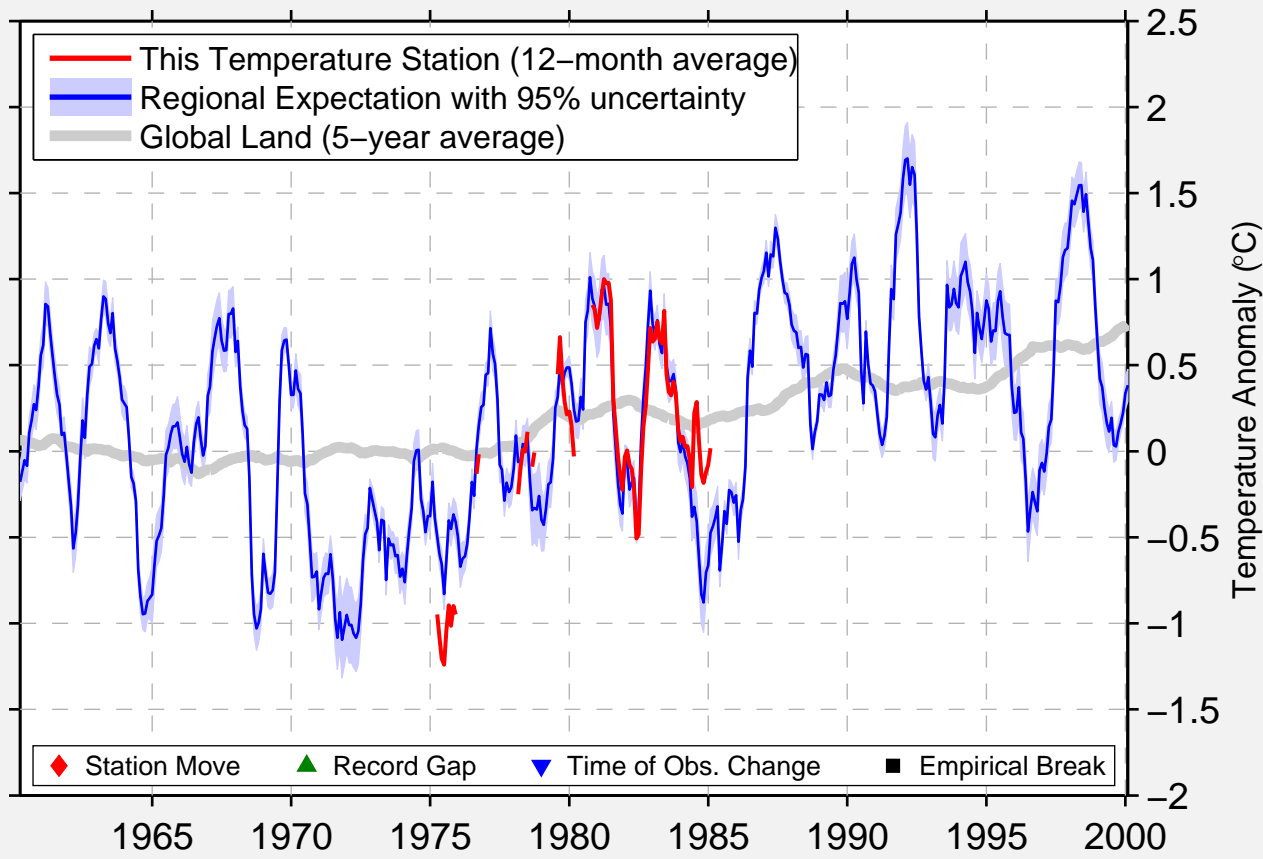

MINSTREL ISLAND

50.620 N, 126.320 W (Canada)

Data Quality Controlled and Aligned at Breakpoints

Berkeley Earth