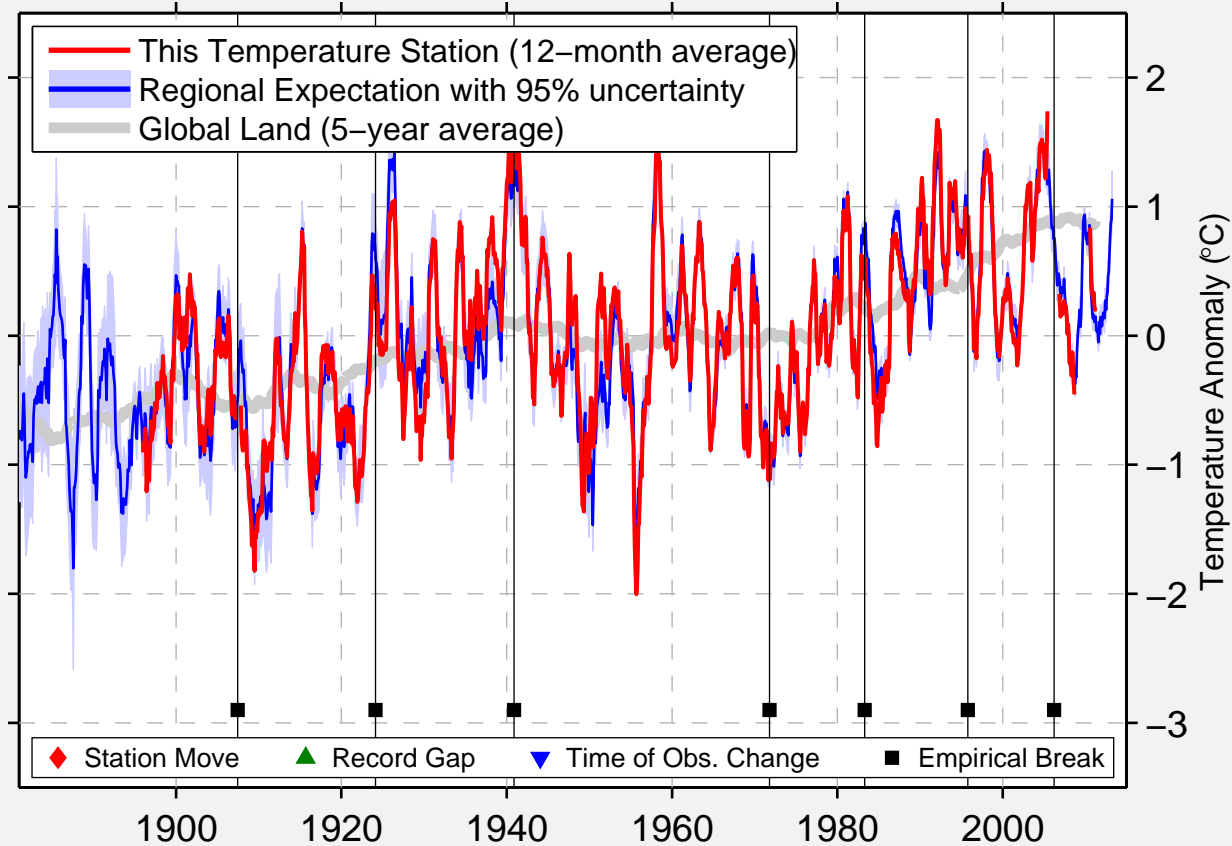

QUATSINO, BC

50.530 N, 127.653 W (Canada)

Data Quality Controlled and Aligned at Breakpoints

Berkeley Earth