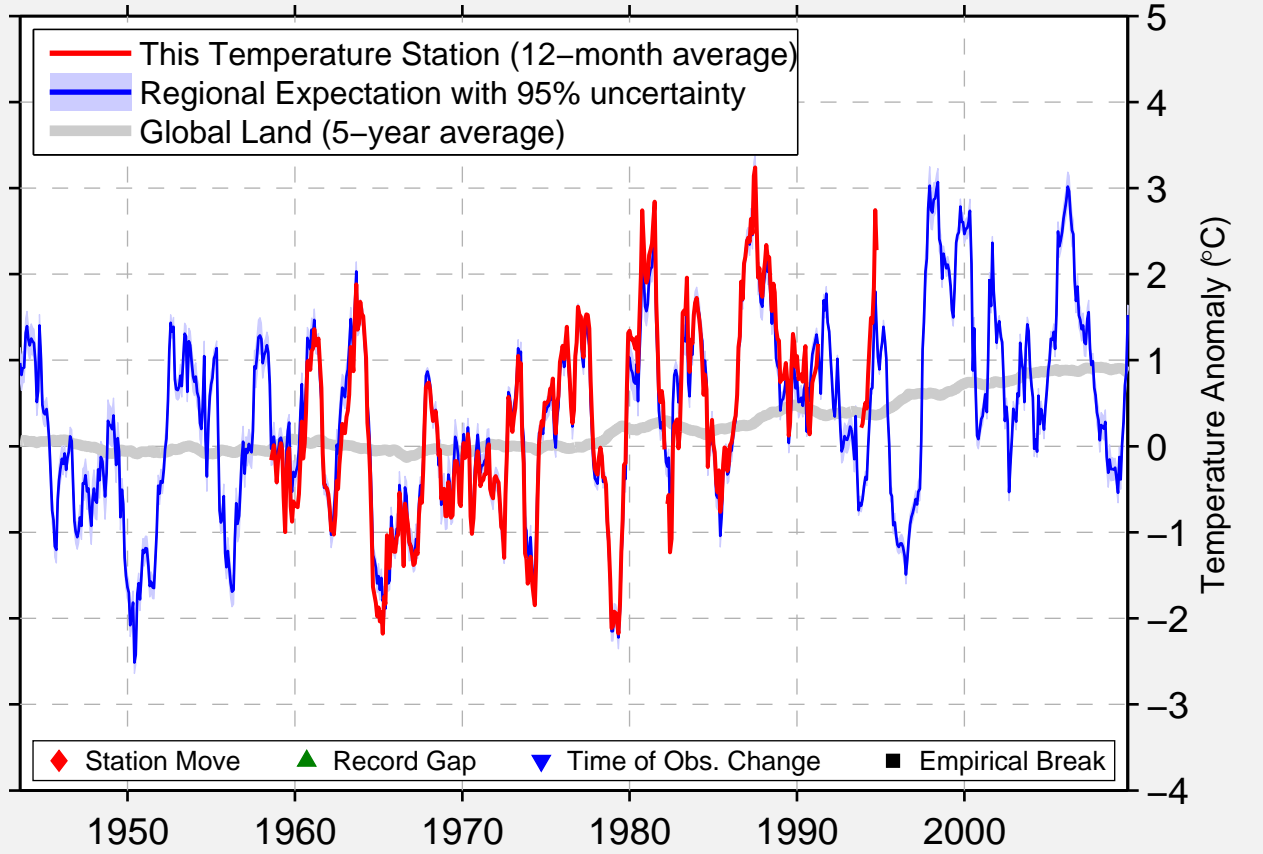

# GRASS RIVER, MA

50.520 N, 98.970 W (Canada)

Data Quality Controlled and Aligned at Breakpoints

Berkeley Earth