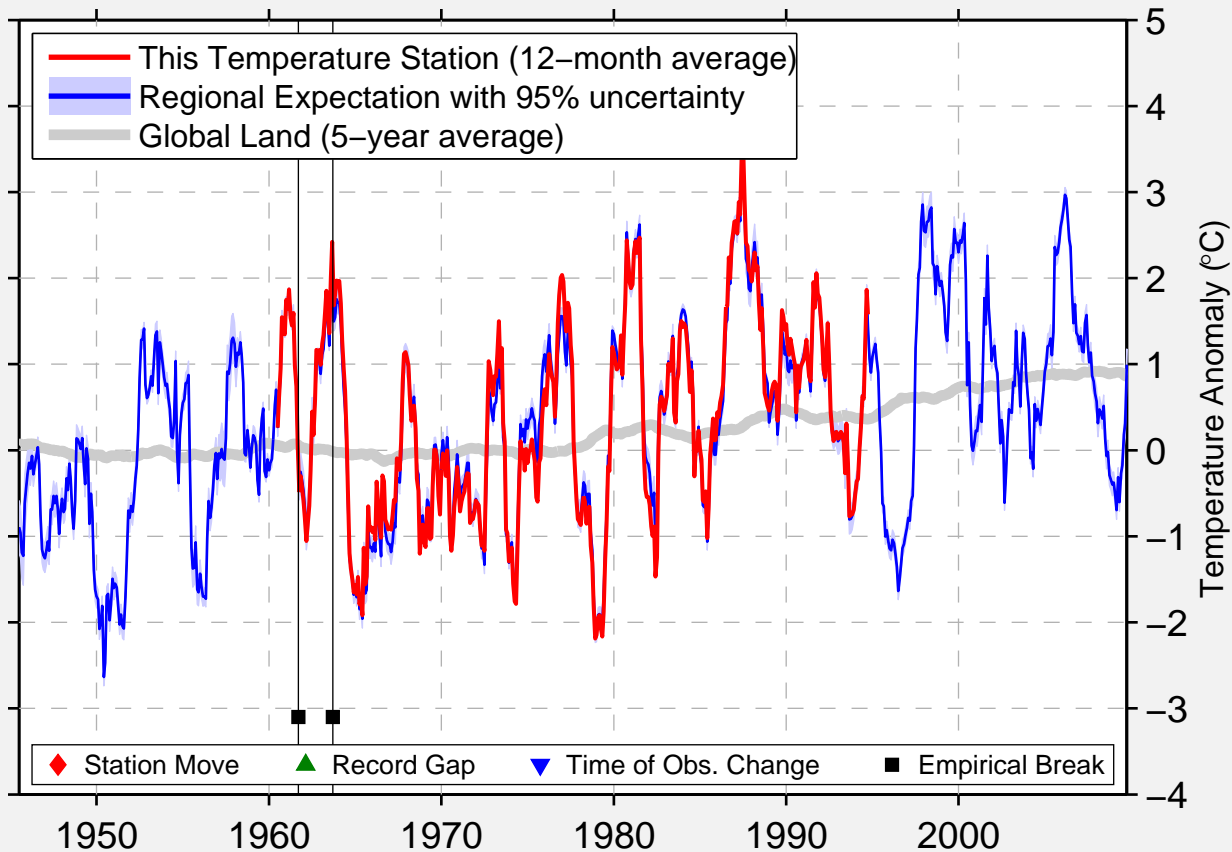

INDIAN HEAD PFRA

50.500 N, 103.680 W (Canada)

Data Quality Controlled and Aligned at Breakpoints

Berkeley Earth