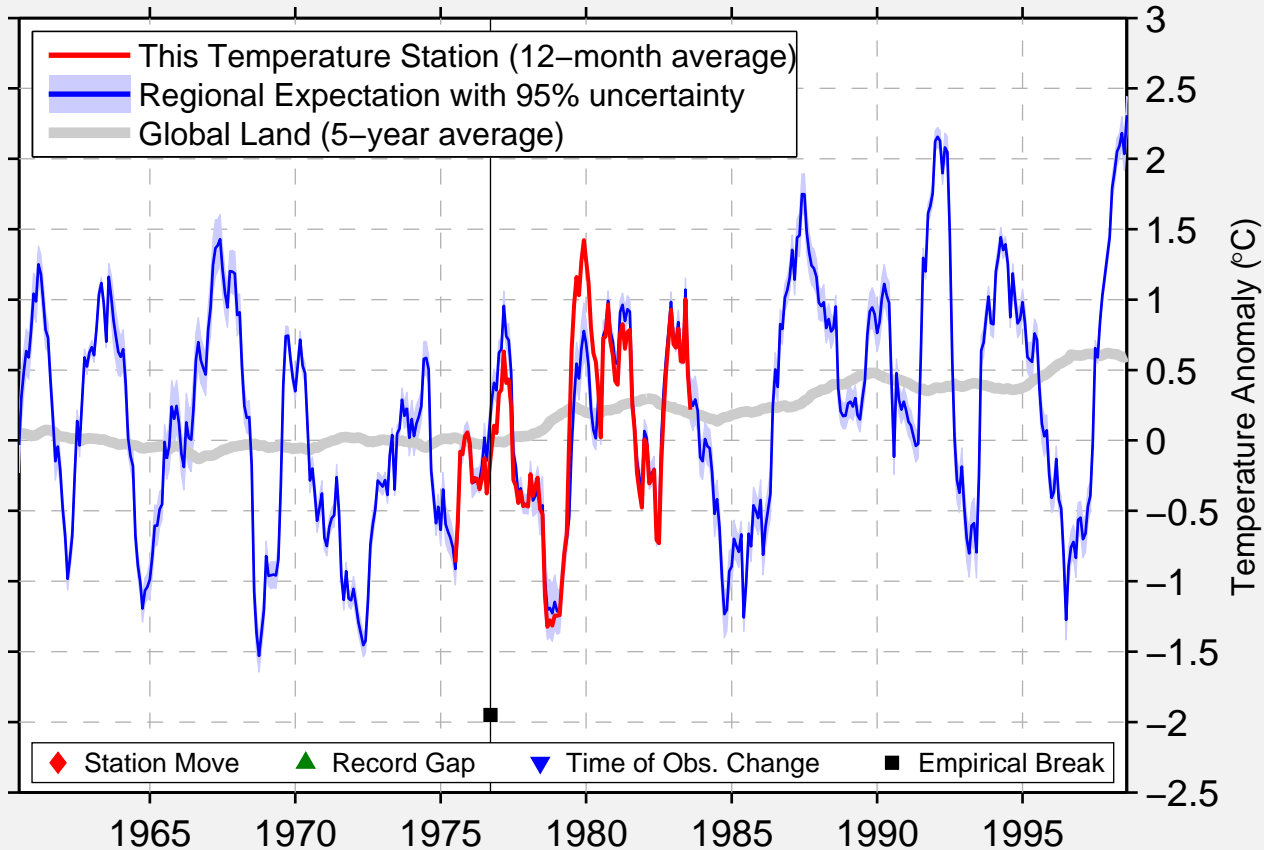

# FALKLAND SPANISH LAKE

50.500 N, 119.500 W (Canada)

Data Quality Controlled and Aligned at Breakpoints

Berkeley Earth