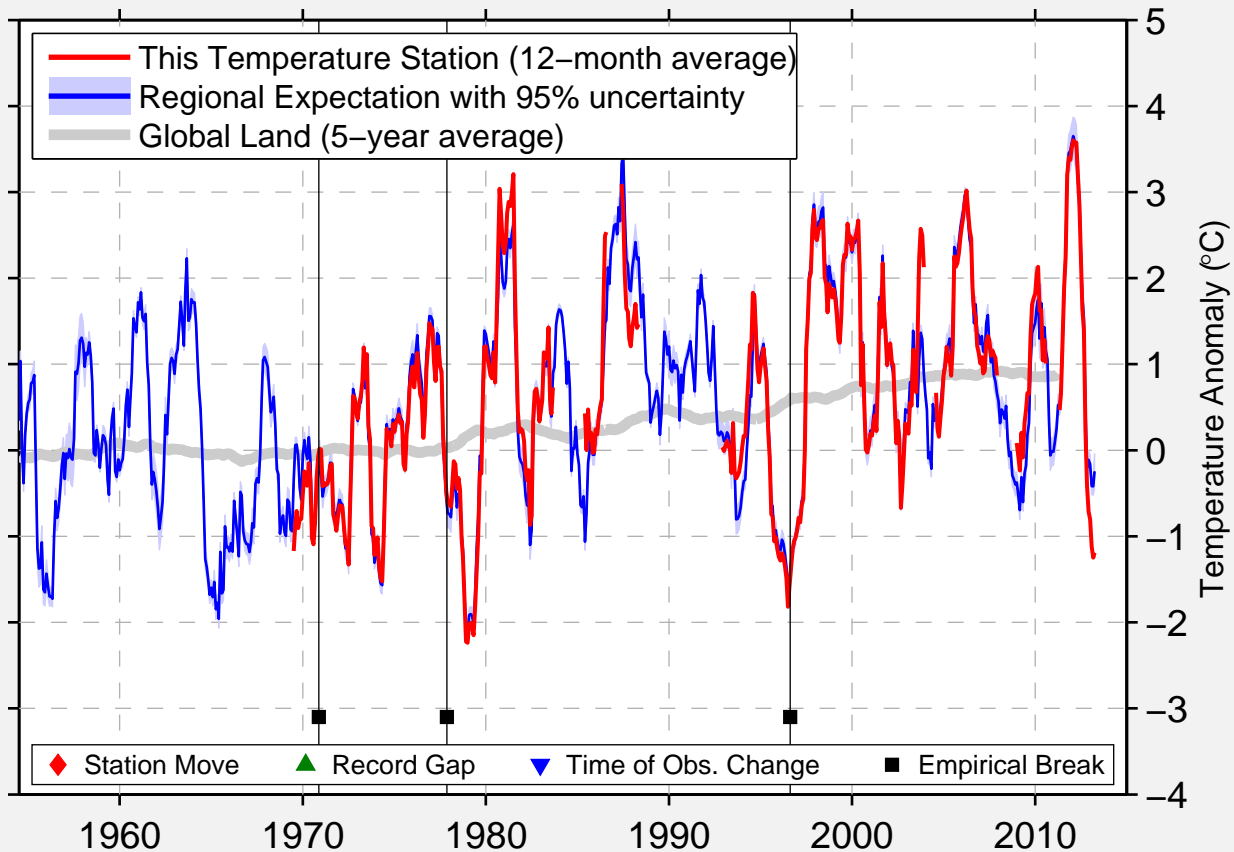

ROCANVILLE

50.470 N, 101.550 W (Canada)

Data Quality Controlled and Aligned at Breakpoints

Berkeley Earth