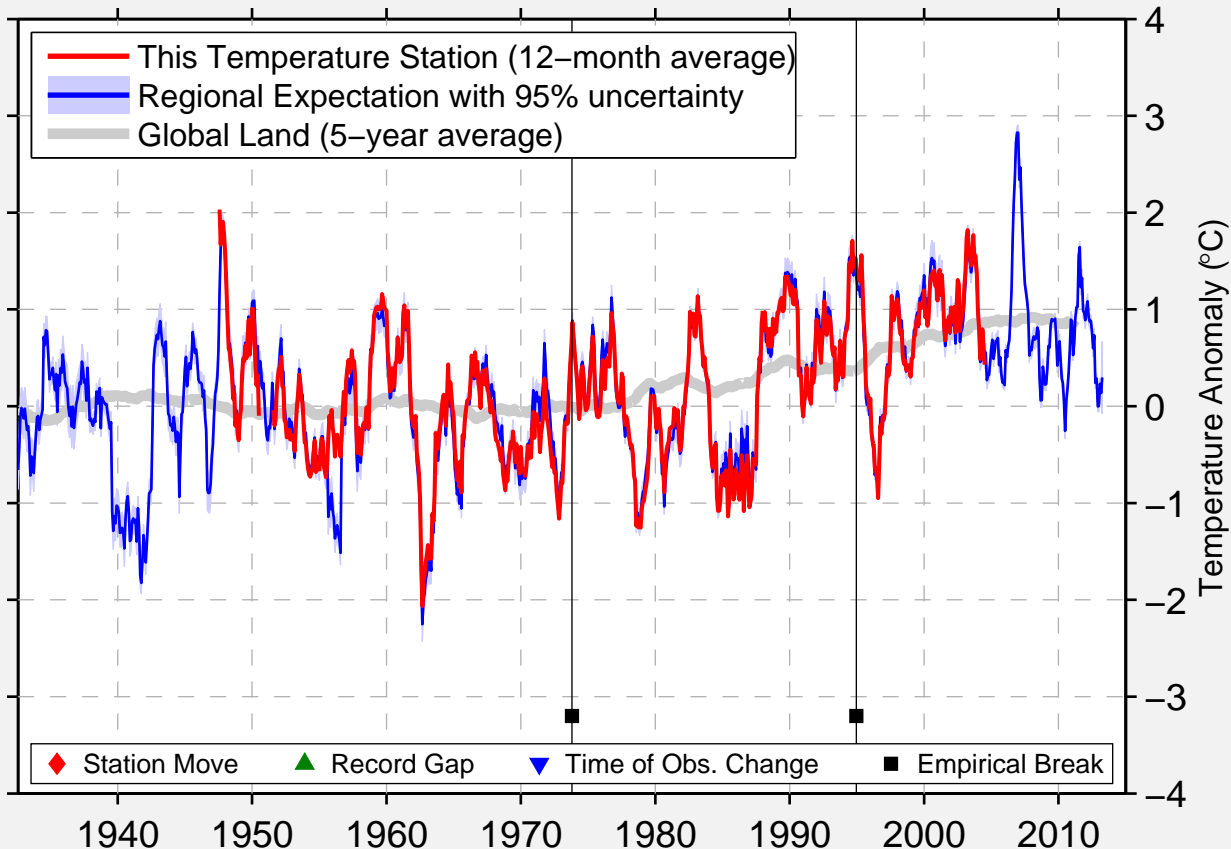

# METZ-FRESCATY

49.073 N, 6.126 E (France)

Data Quality Controlled and Aligned at Breakpoints

Berkeley Earth