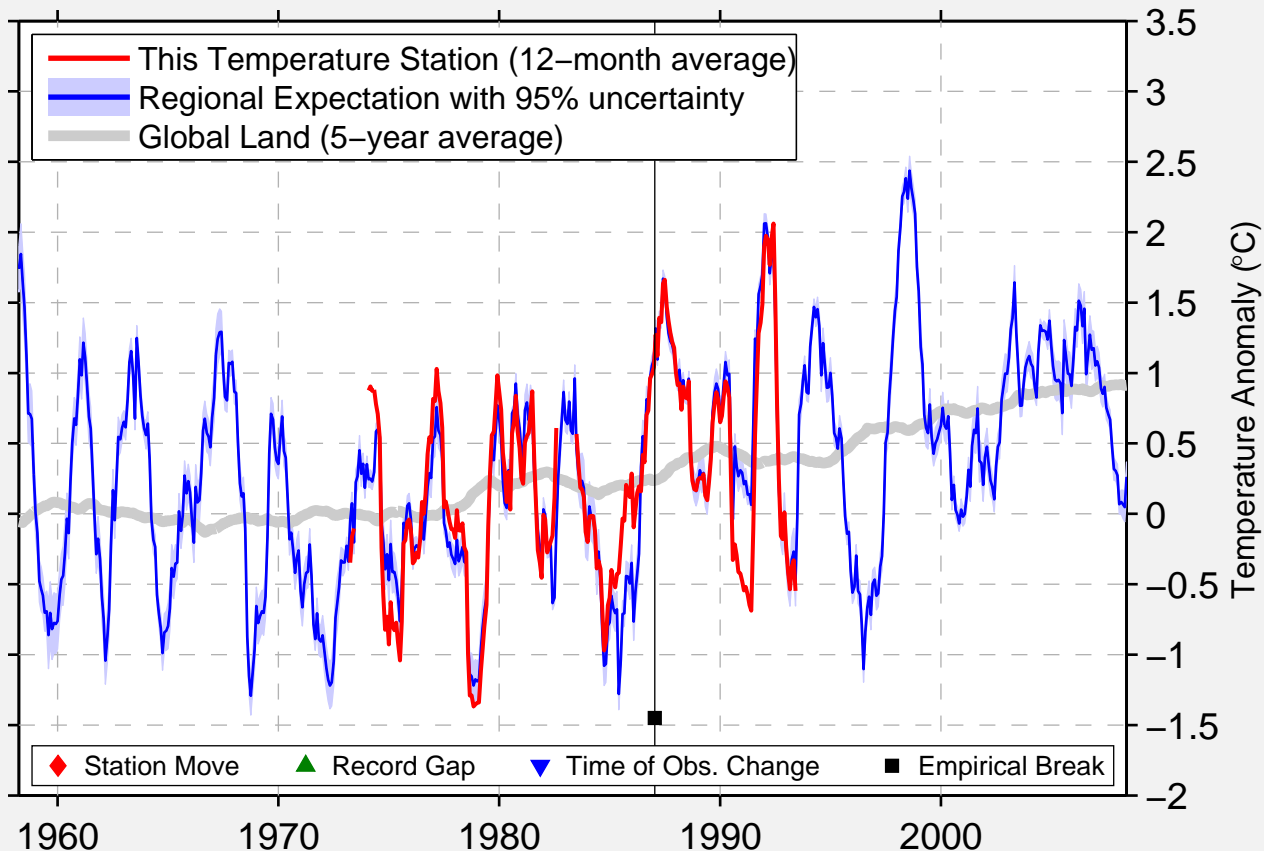

# ARMSTRONG NORTH

50.470 N, 119.130 W (Canada)

Data Quality Controlled and Aligned at Breakpoints

Berkeley Earth