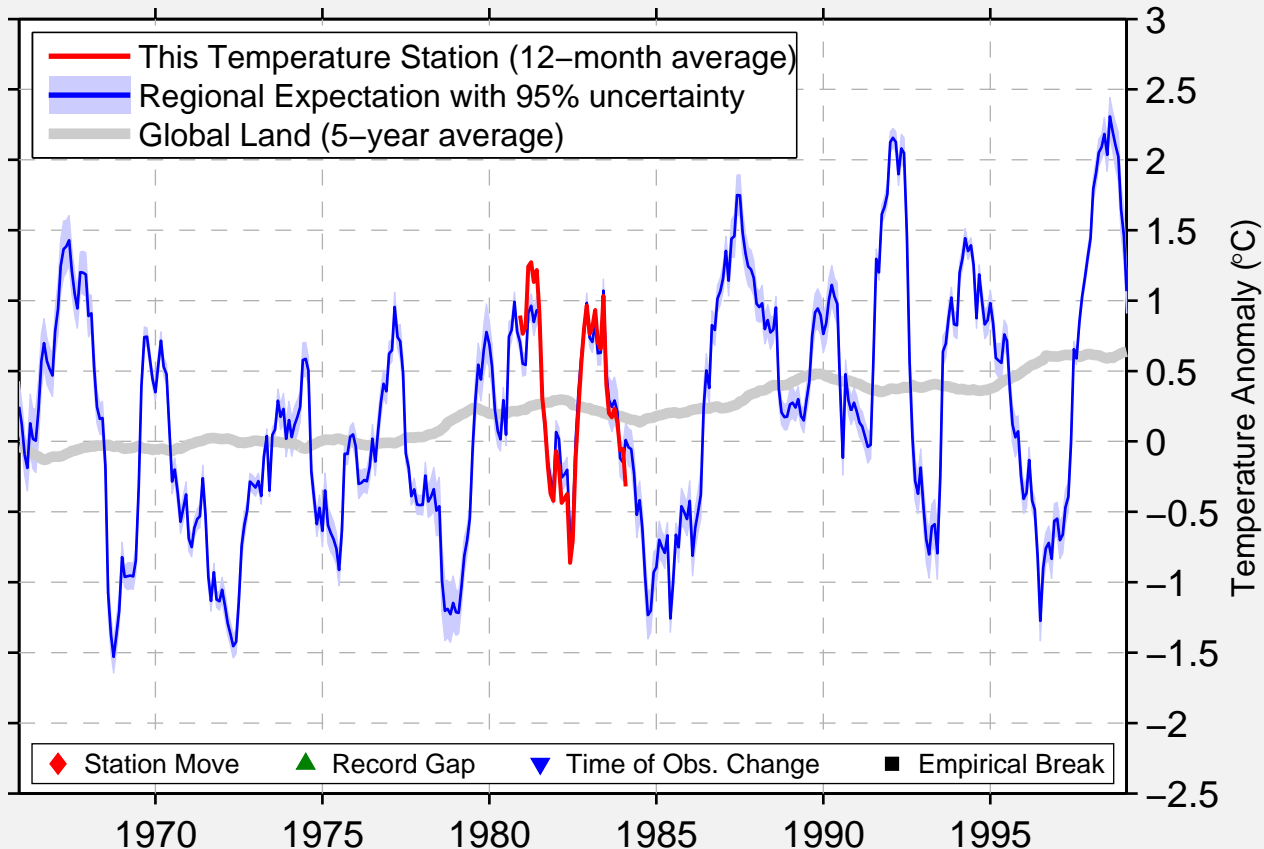

# MEADOWGREEN

50.470 N, 120.680 W (Canada)

Data Quality Controlled and Aligned at Breakpoints

Berkeley Earth