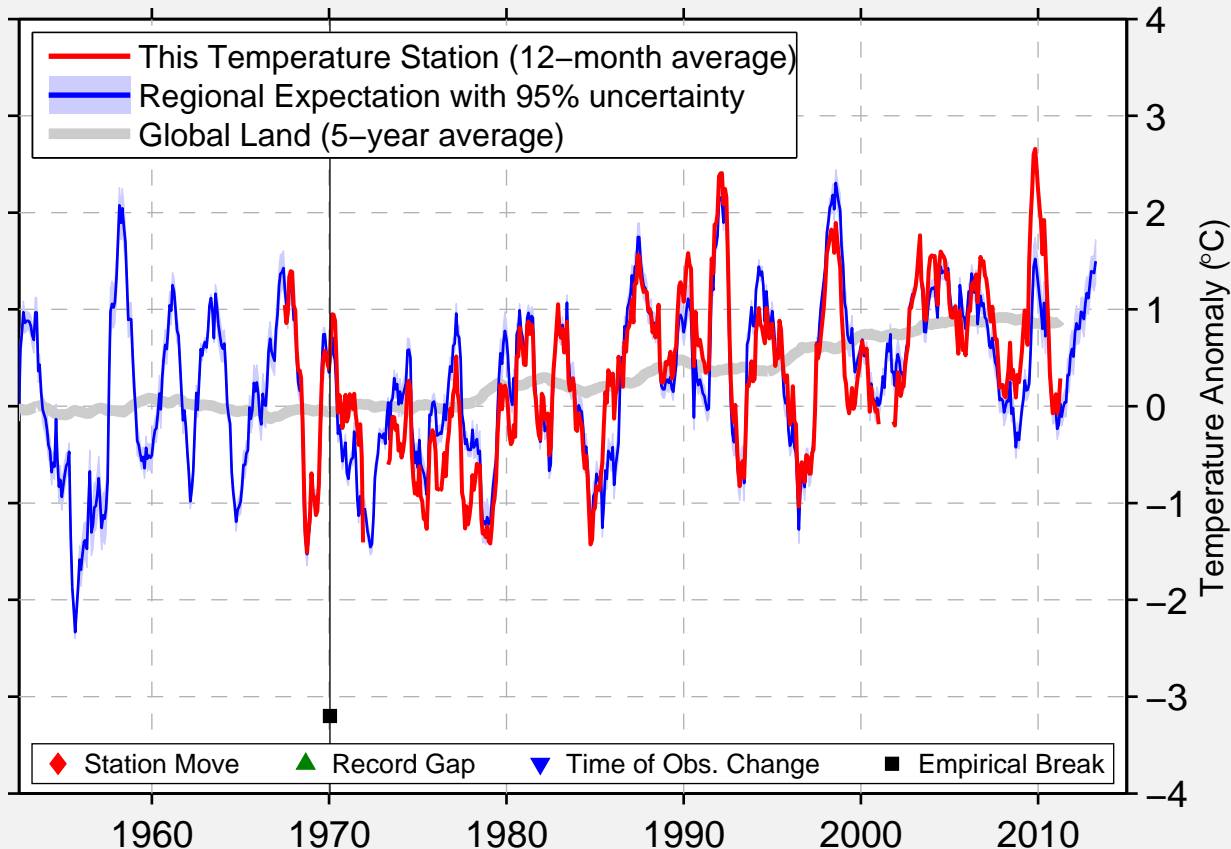

HIGHLAND VALLEY LORNE, BC

50.470 N, 121.020 W (Canada)

Data Quality Controlled and Aligned at Breakpoints

Berkeley Earth