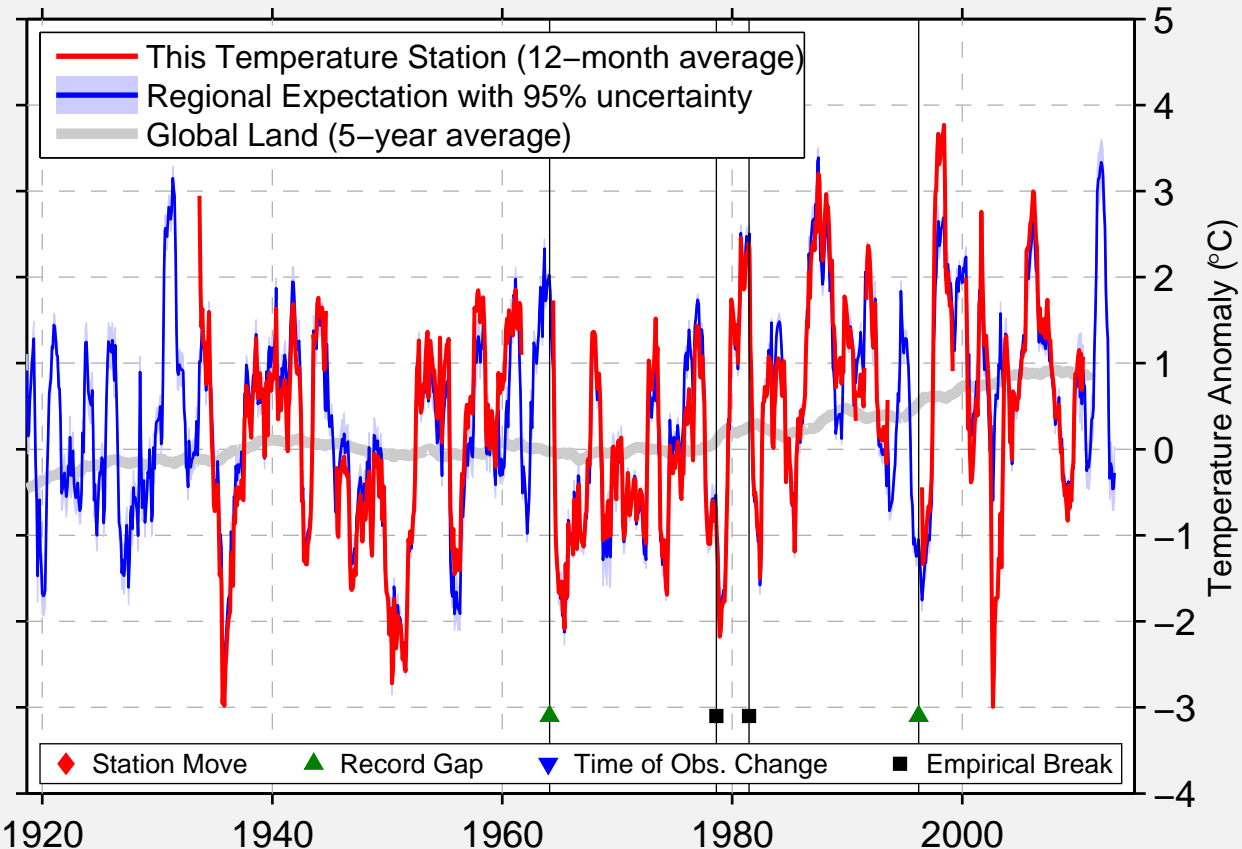

REGINA UNIVERSITY

50.433 N, 104.667 W (Canada)

Data Quality Controlled and Aligned at Breakpoints

Berkeley Earth