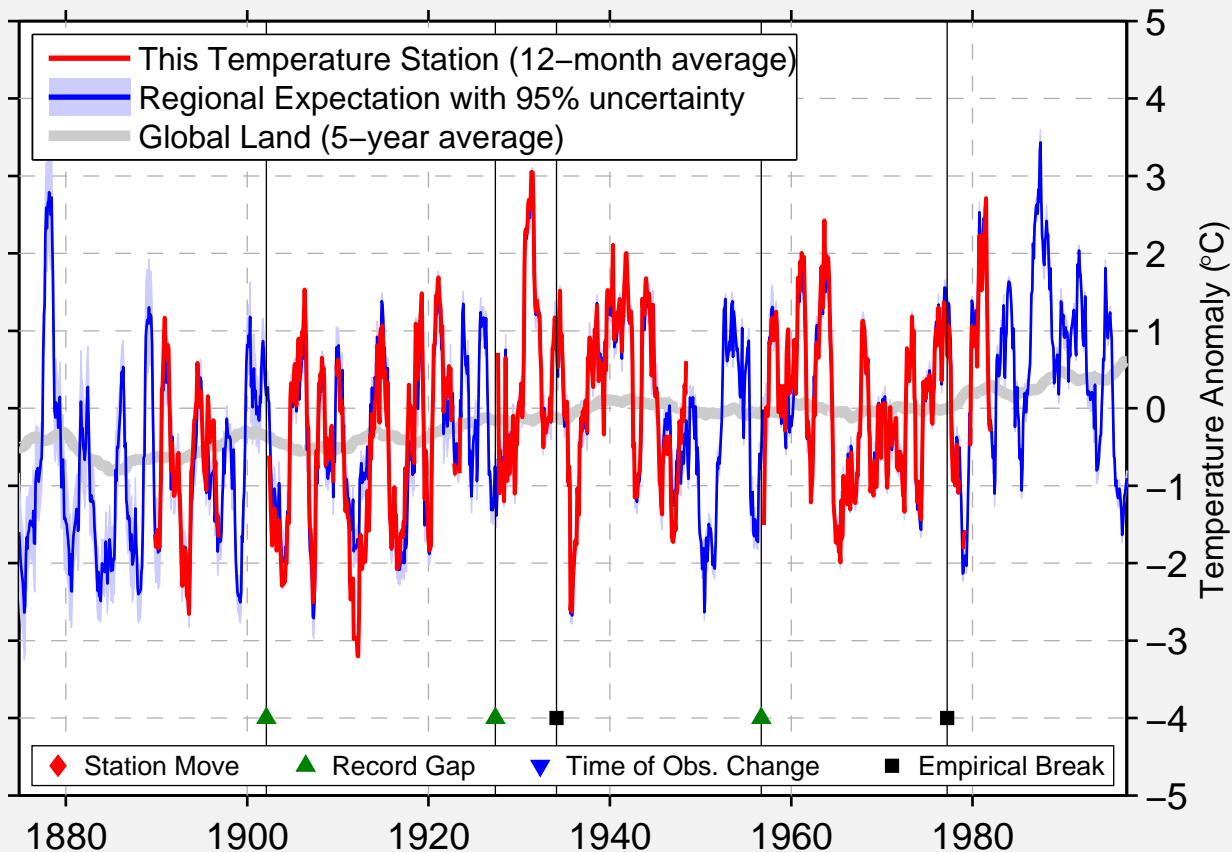

# GRENFELL, SA

50.420 N, 102.930 W (Canada)

Data Quality Controlled and Aligned at Breakpoints

Berkeley Earth