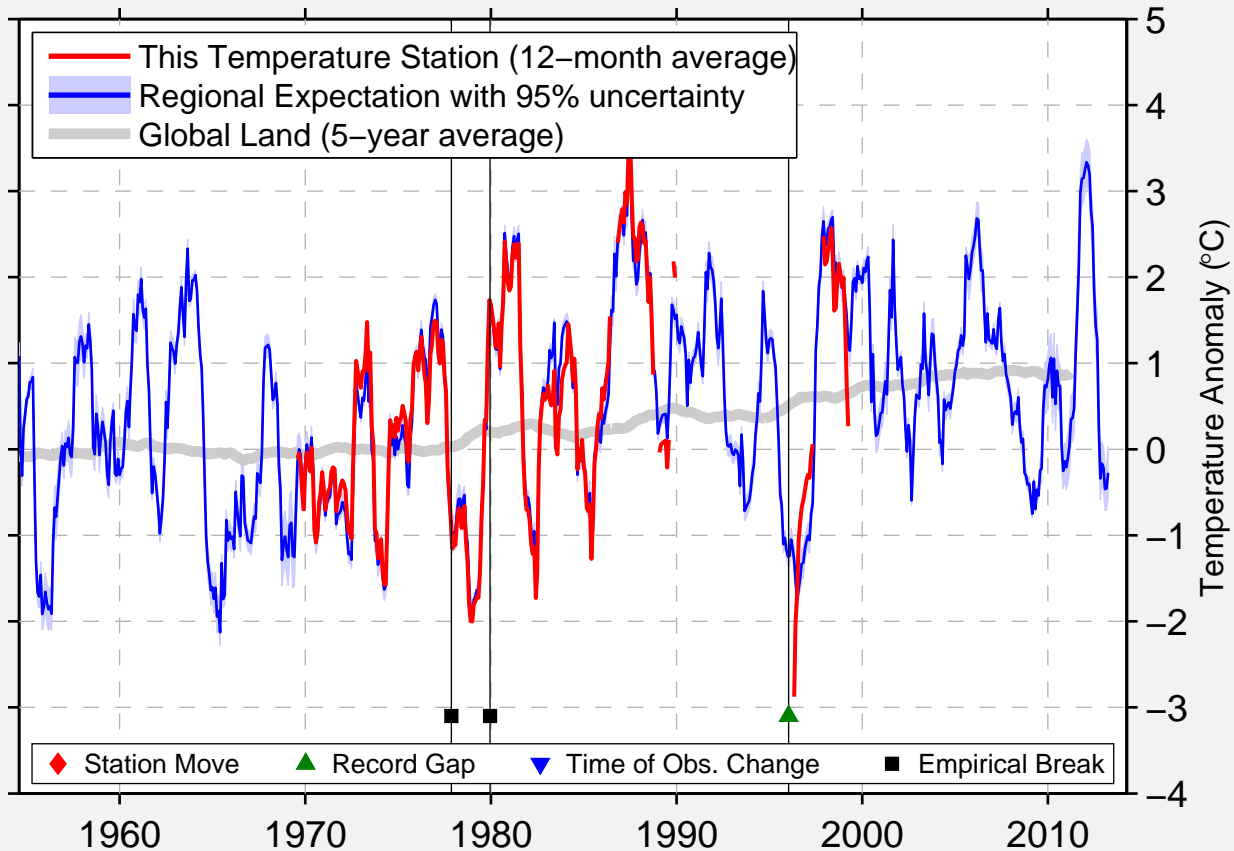

REGINA UNIVERSITY

50.420 N, 104.580 W (Canada)

Data Quality Controlled and Aligned at Breakpoints

Berkeley Earth