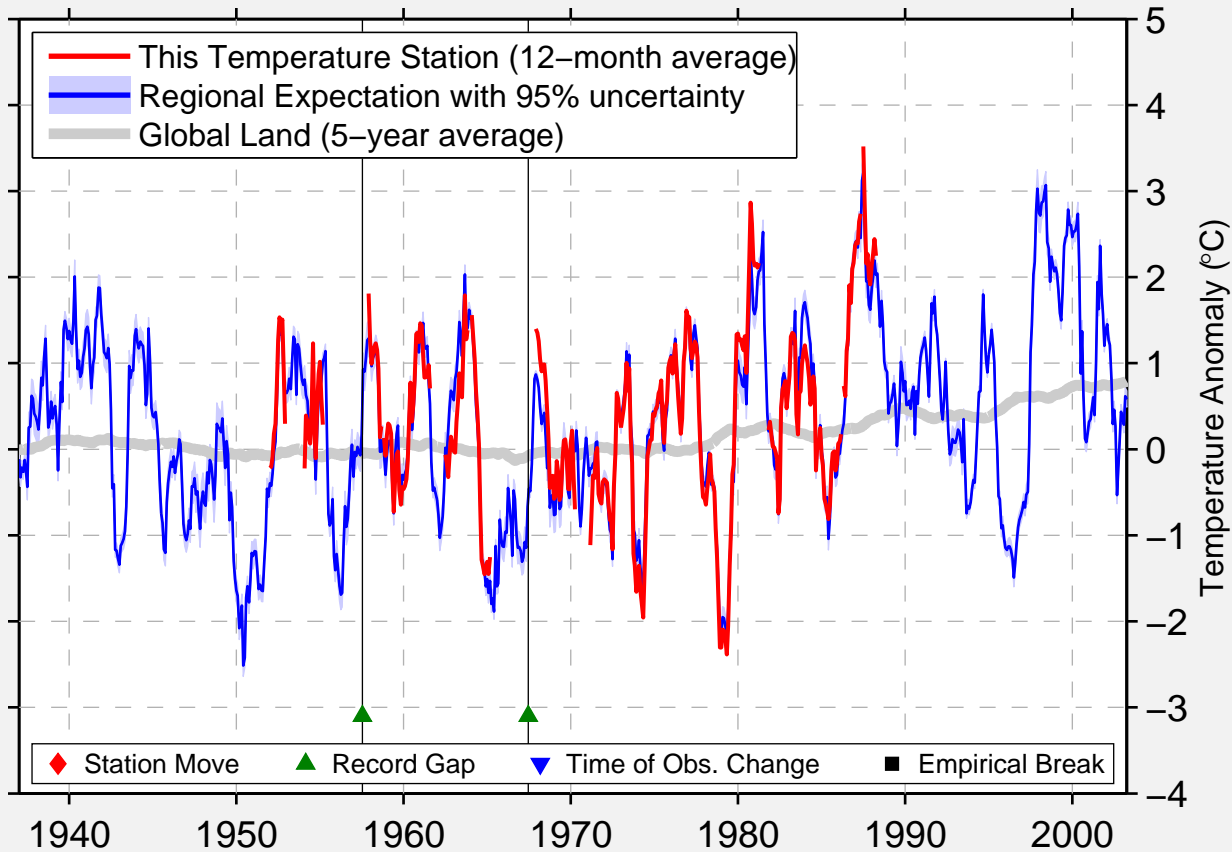

PLUMAS

50.415 N, 99.040 W (Canada)

Data Quality Controlled and Aligned at Breakpoints

Berkeley Earth