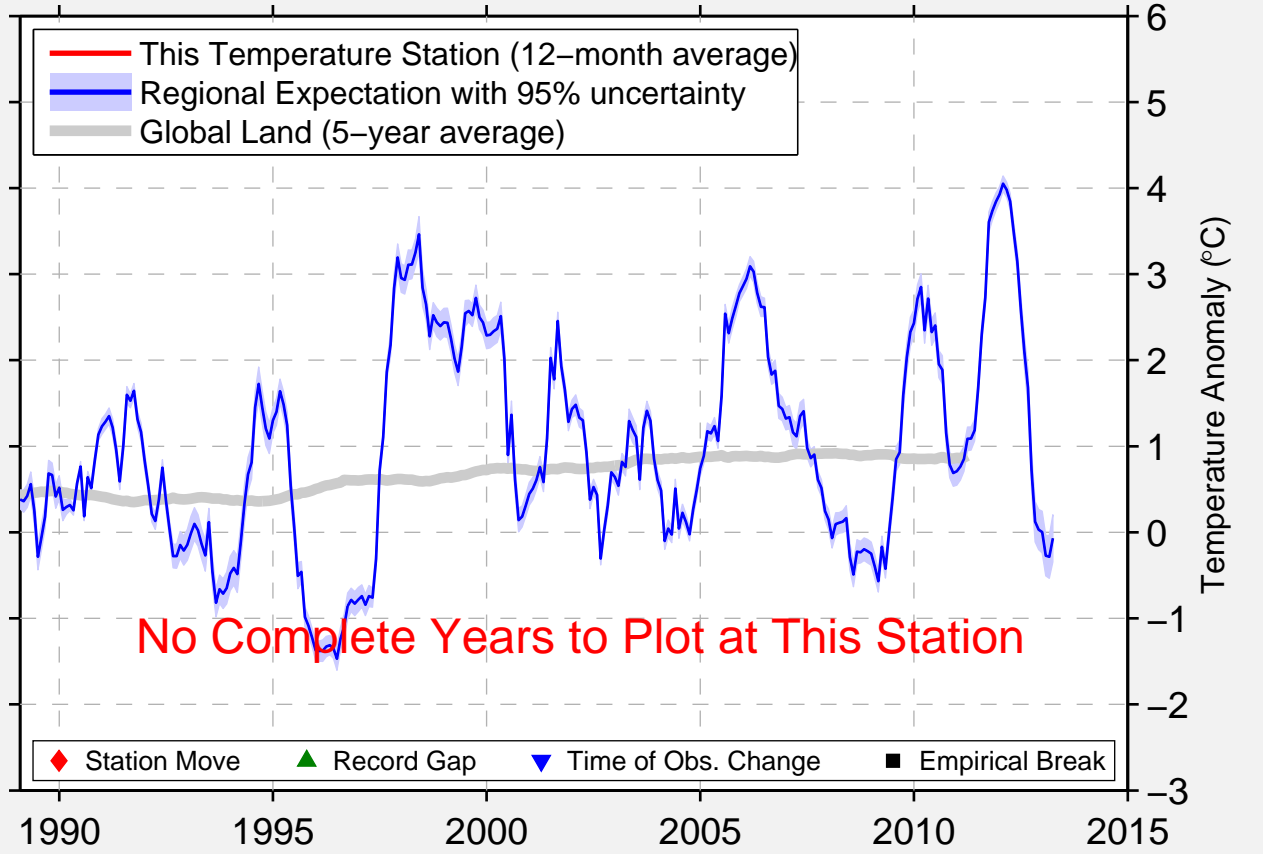

LANGRUTH WEST

50.410 N, 98.800 W (Canada)

No Complete Years to Plot at This Station

◆ Station Move ▲ Record Gap ▼ Time of Obs. Change ■ Empirical Break