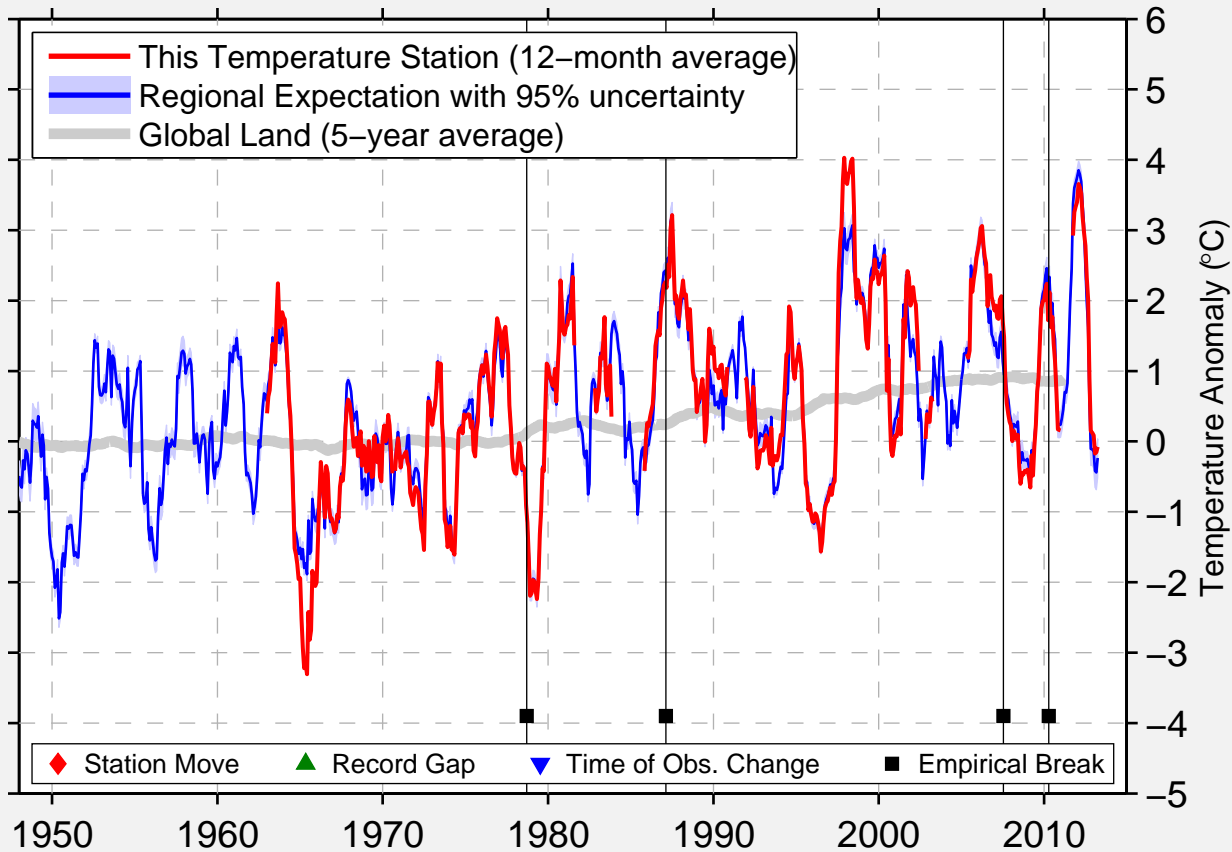

STRATHCLAIR

50.400 N, 100.400 W (Canada)

Data Quality Controlled and Aligned at Breakpoints

Berkeley Earth