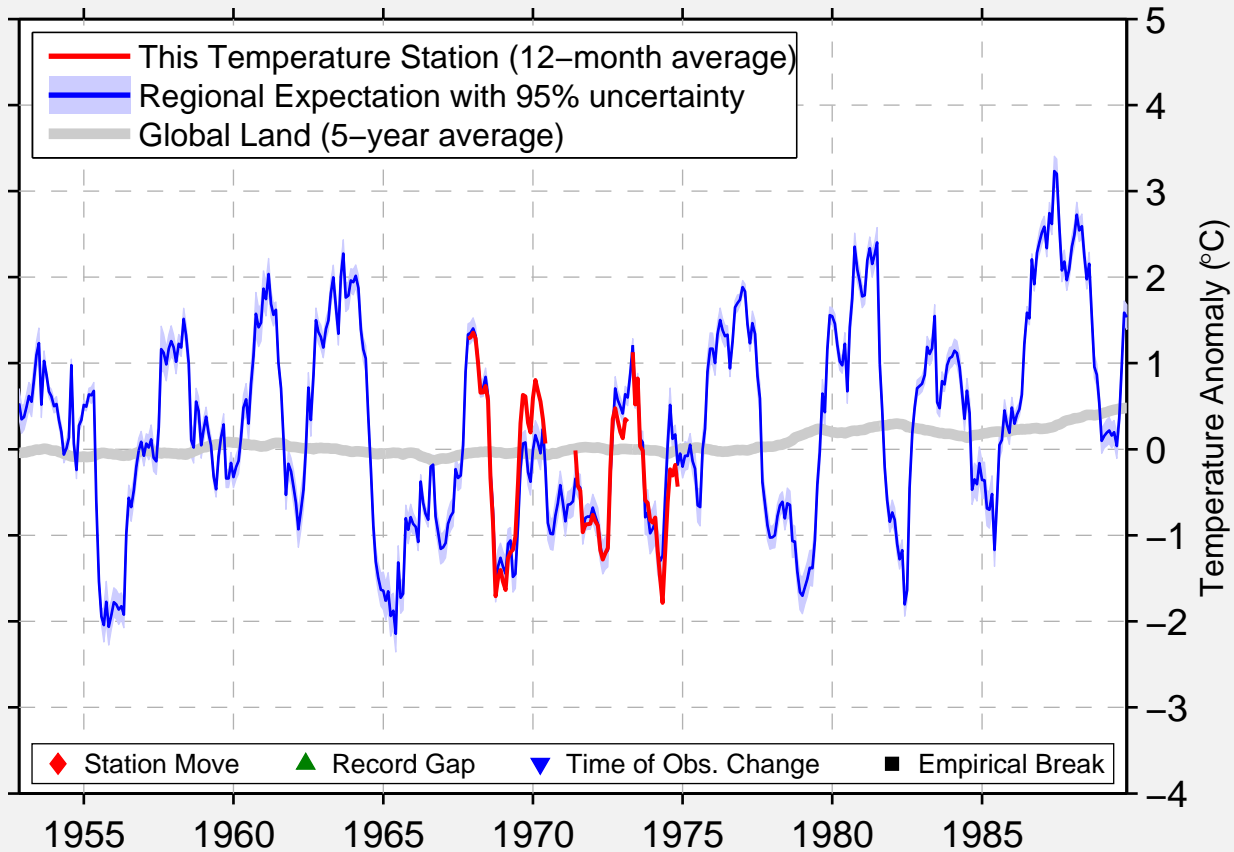

RUSH LAKE

50.400 N, 107.400 W (Canada)

Data Quality Controlled and Aligned at Breakpoints

Berkeley Earth