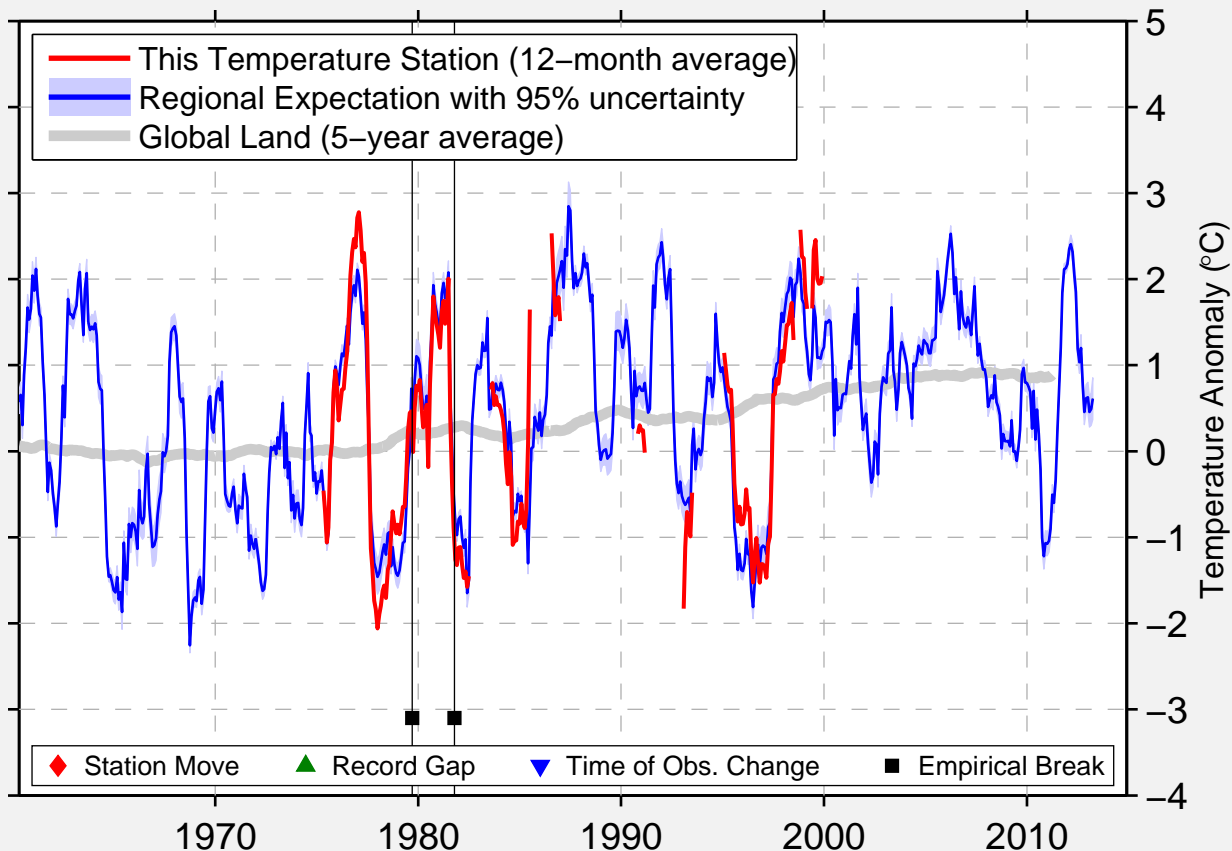

# VULCAN

50.400 N, 113.250 W (Canada)

Data Quality Controlled and Aligned at Breakpoints

Berkeley Earth