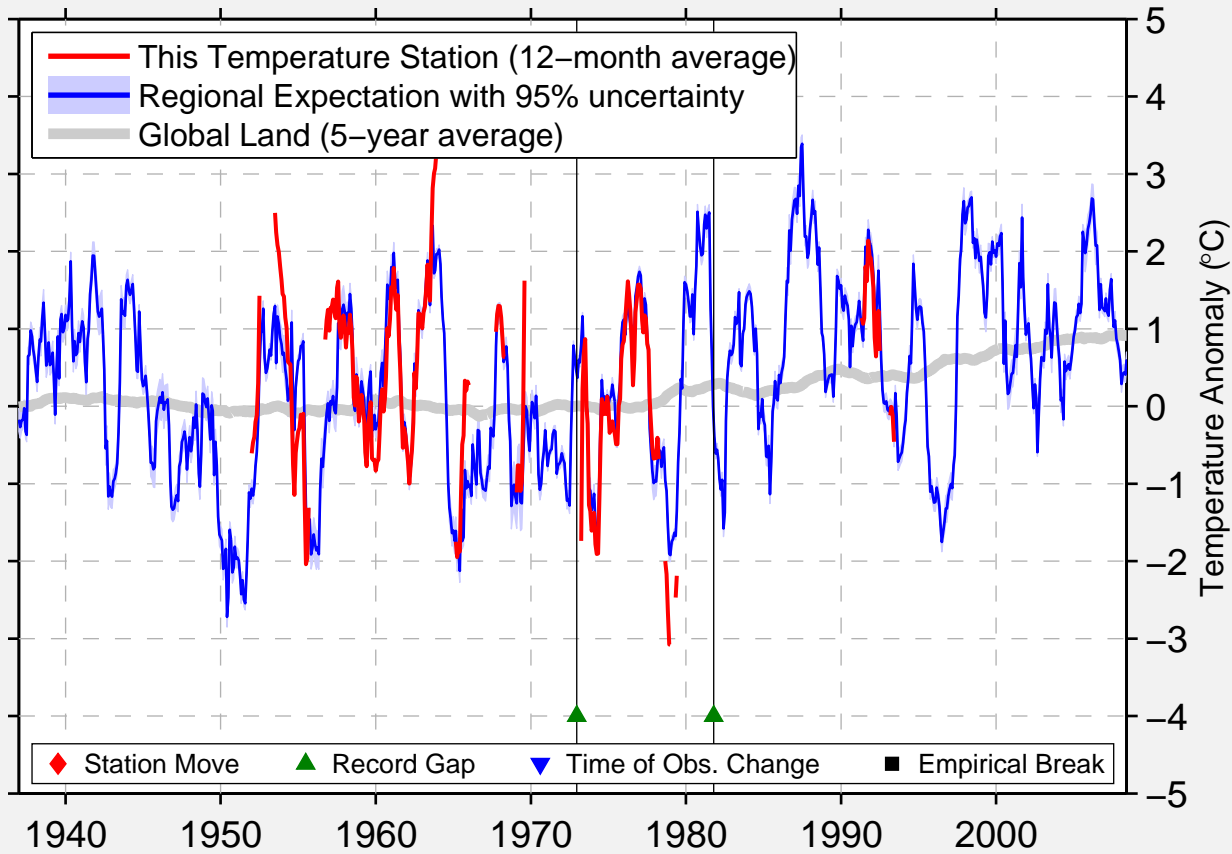

# DAVIN 5

50.375 N, 104.135 W (Canada)

Data Quality Controlled and Aligned at Breakpoints

Berkeley Earth