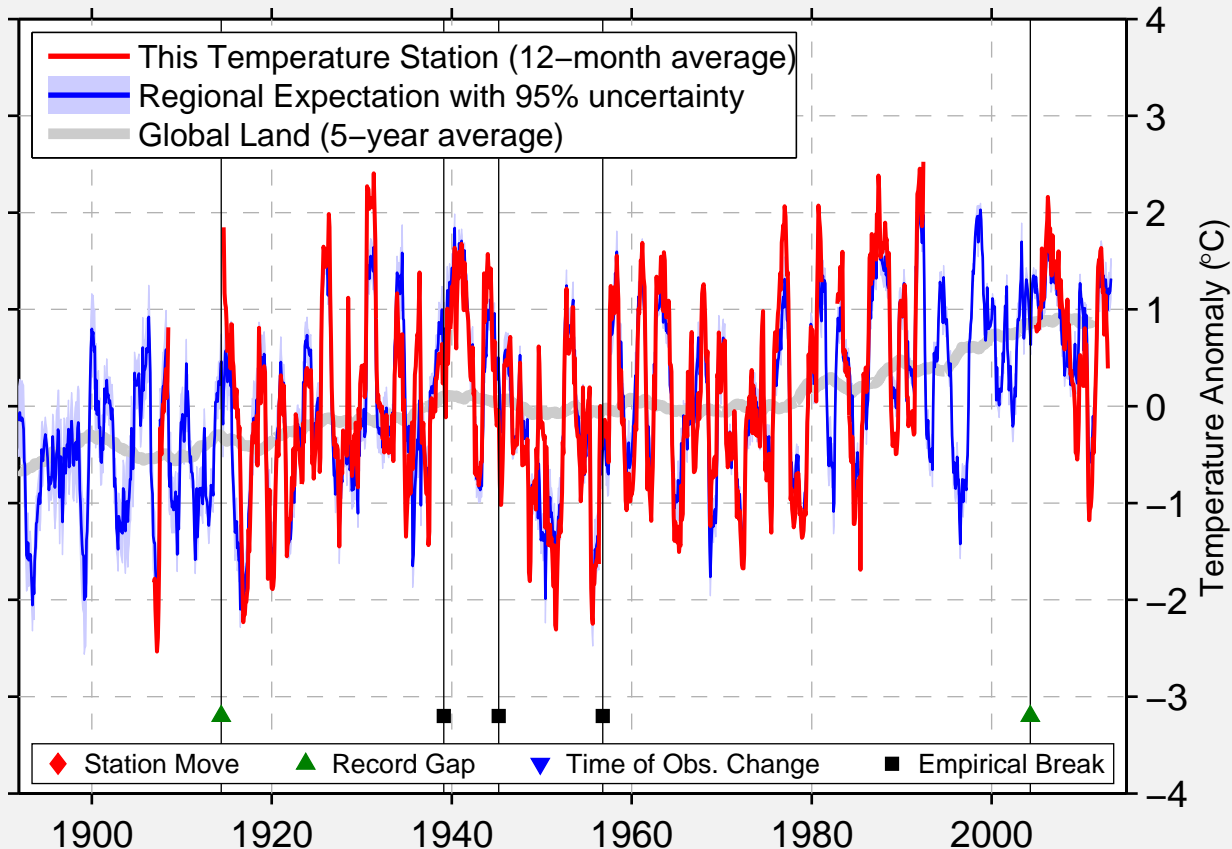

PEKISKO

50.367 N, 114.417 W (Canada)

Data Quality Controlled and Aligned at Breakpoints

Berkeley Earth