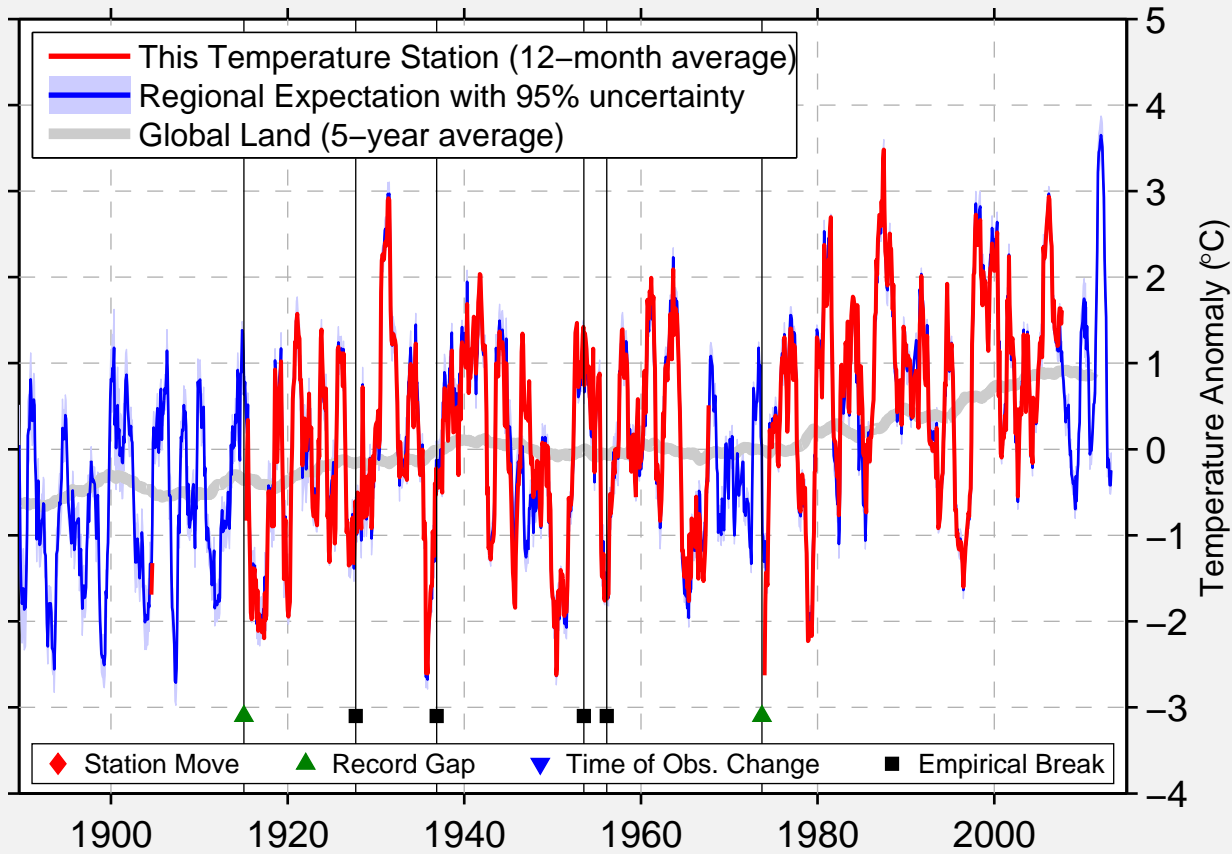

WHITEWOOD

50.350 N, 102.270 W (Canada)

Data Quality Controlled and Aligned at Breakpoints

Berkeley Earth