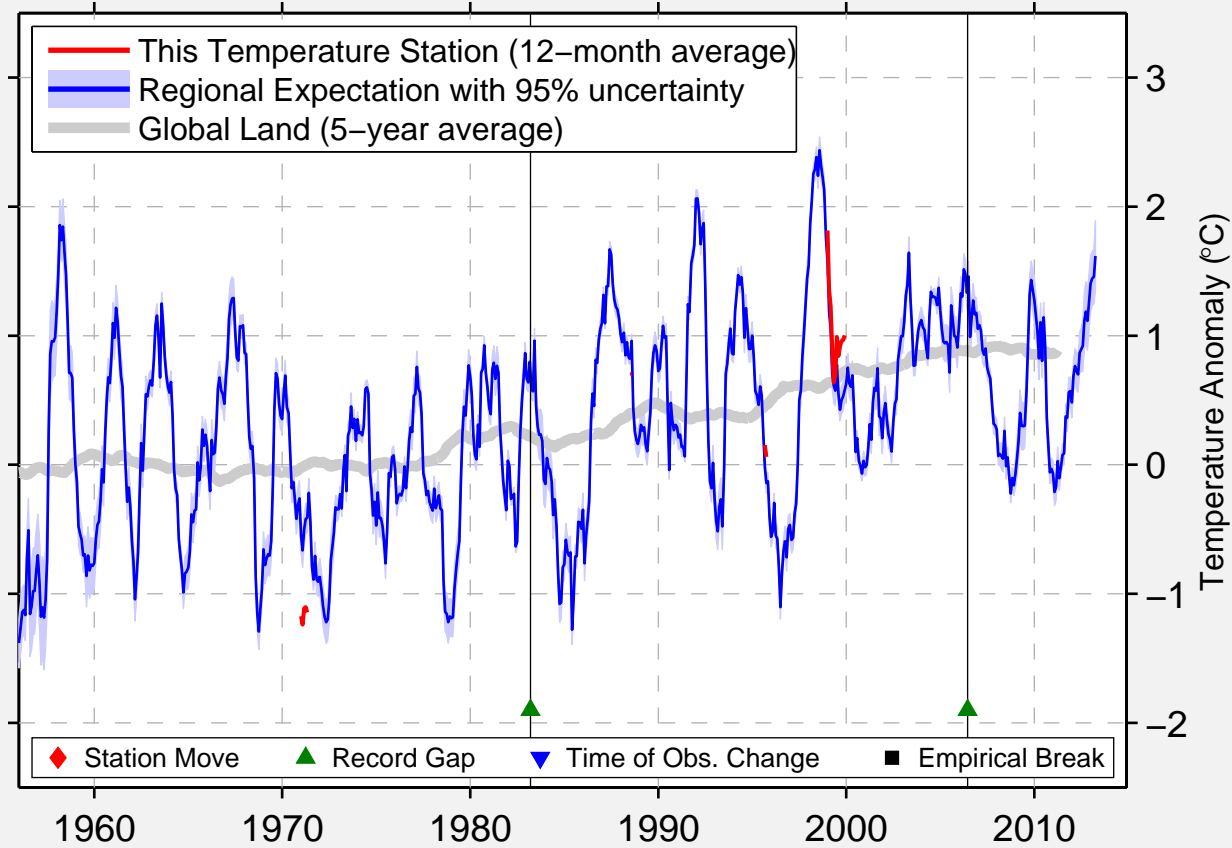

# VERNON SILVER STAR LODGE

50.350 N, 119.050 W (Canada)

Data Quality Controlled and Aligned at Breakpoints

Berkeley Earth