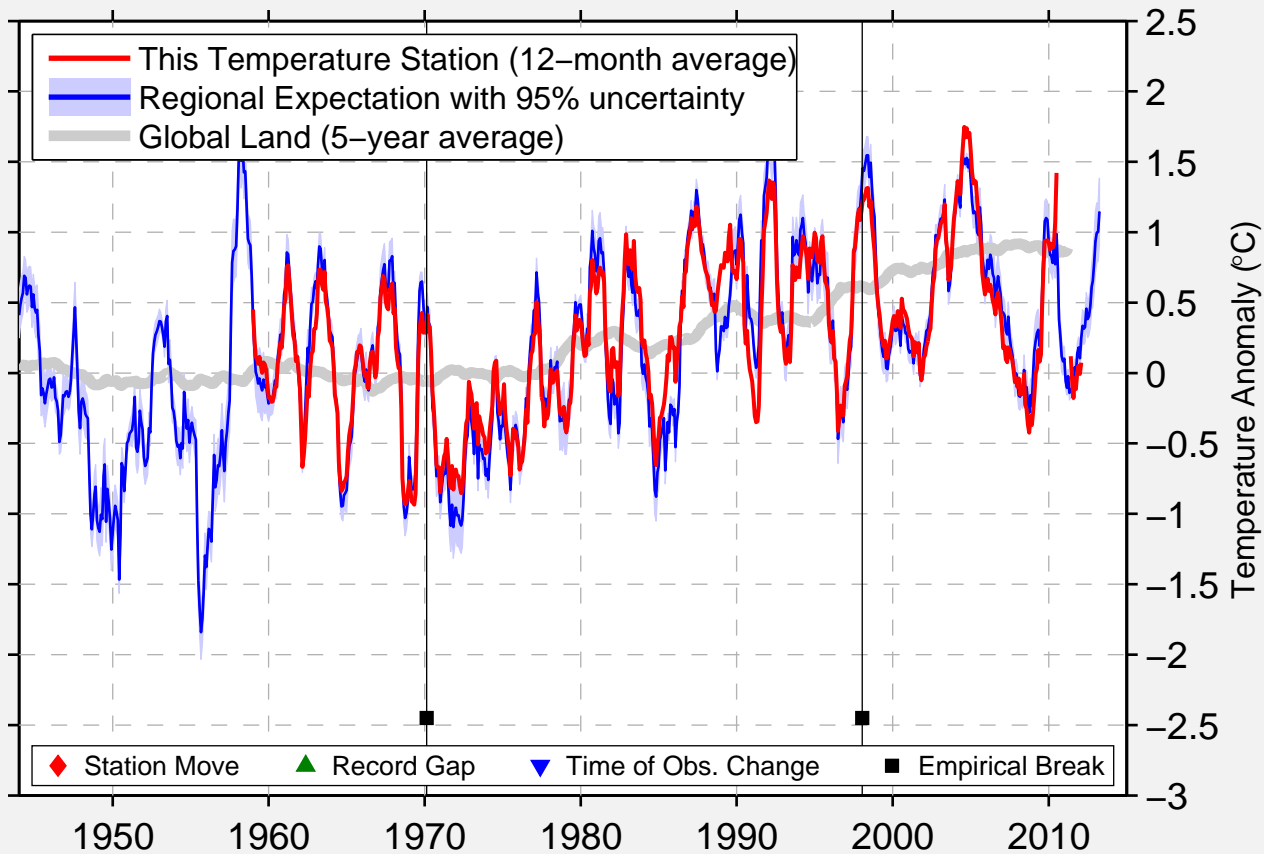

# CHATHAM POINT (LH)

50.333 N, 125.433 W (Canada)

Data Quality Controlled and Aligned at Breakpoints

Berkeley Earth