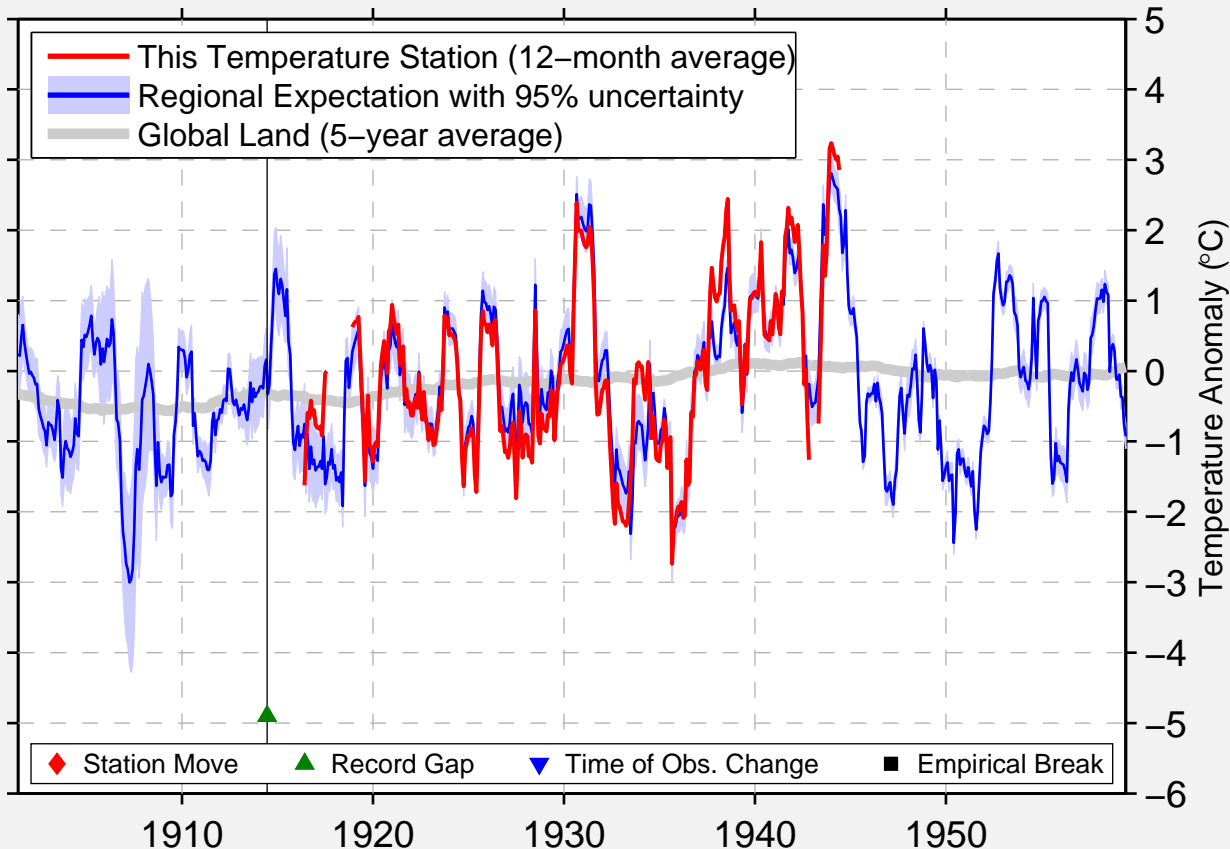

# FT MCMURRAY

56.730 N, 111.380 W (Canada)

Data Quality Controlled and Aligned at Breakpoints

Berkeley Earth