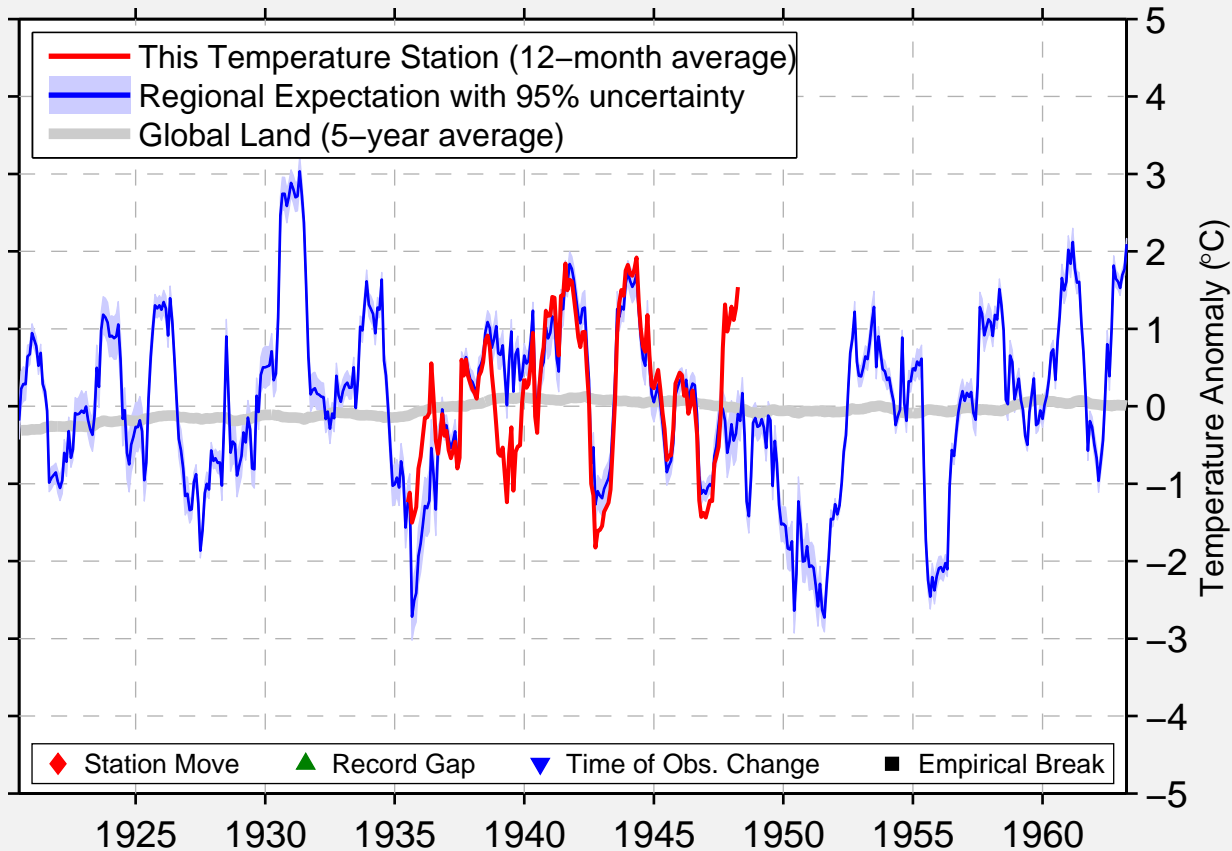

SURPRISE

50.300 N, 109.980 W (Canada)

Data Quality Controlled and Aligned at Breakpoints

Berkeley Earth