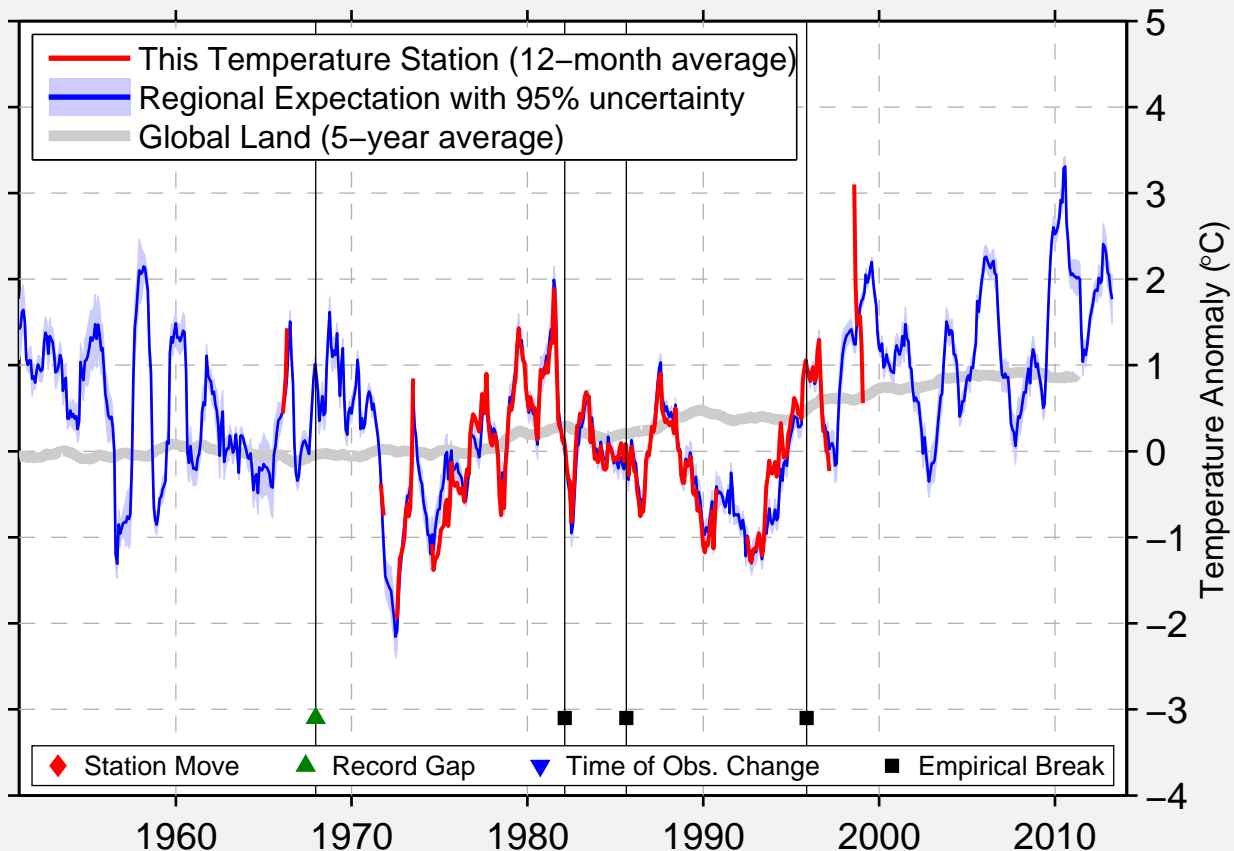

BAIE JOHAN BEETZ, QU

50.280 N, 62.800 W (Canada)

Data Quality Controlled and Aligned at Breakpoints

Berkeley Earth