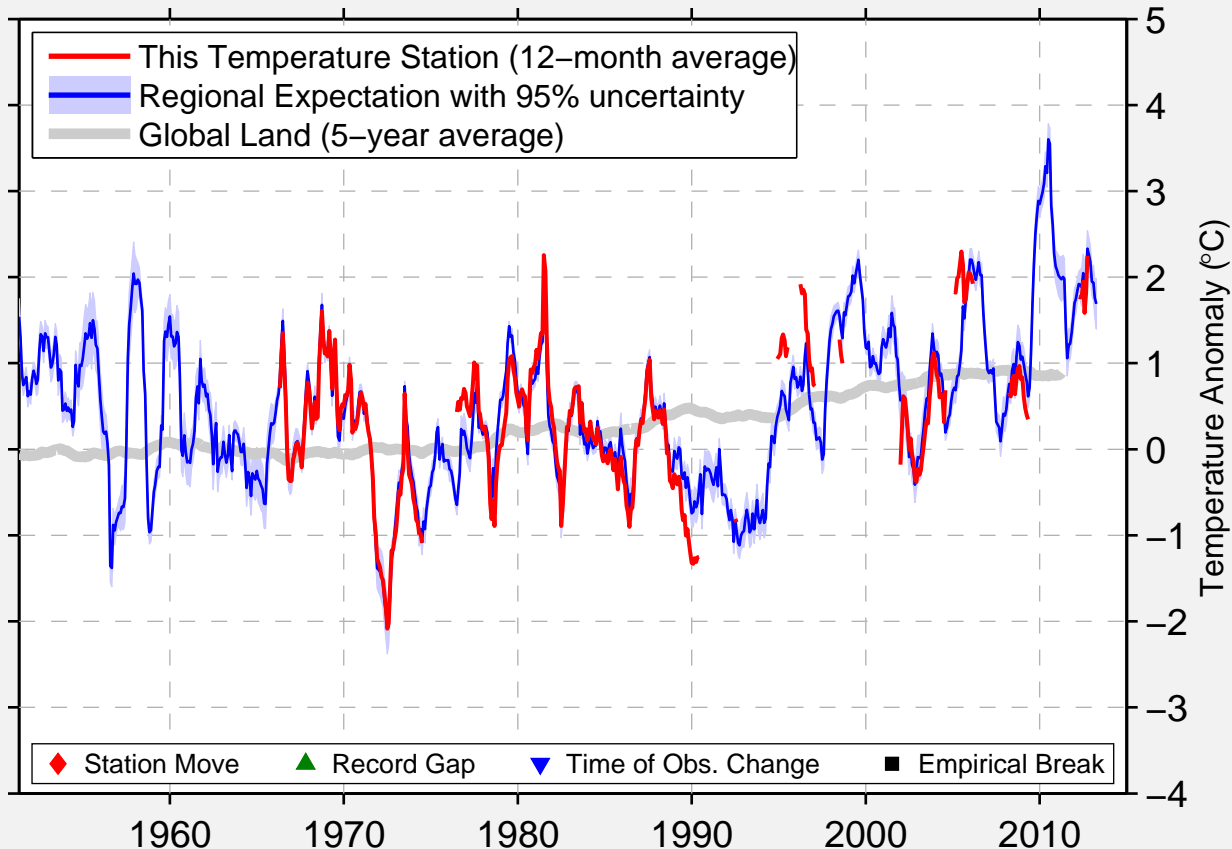

RIVIERE AU TONNERRE, QU

50.280 N, 64.780 W (Canada)

Data Quality Controlled and Aligned at Breakpoints

Berkeley Earth