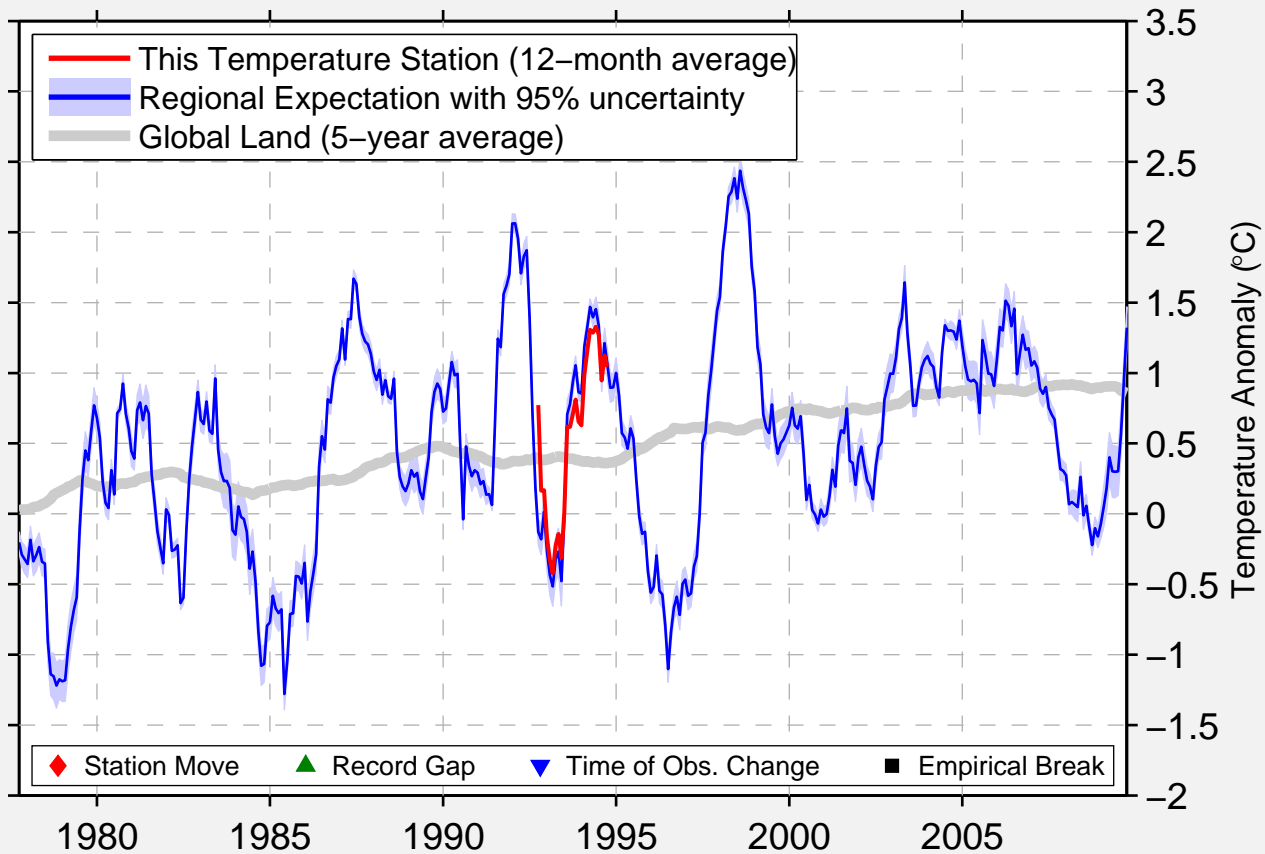

NAKUSP (AUTO8)

50.267 N, 117.817 W (Canada)

Data Quality Controlled and Aligned at Breakpoints

Berkeley Earth