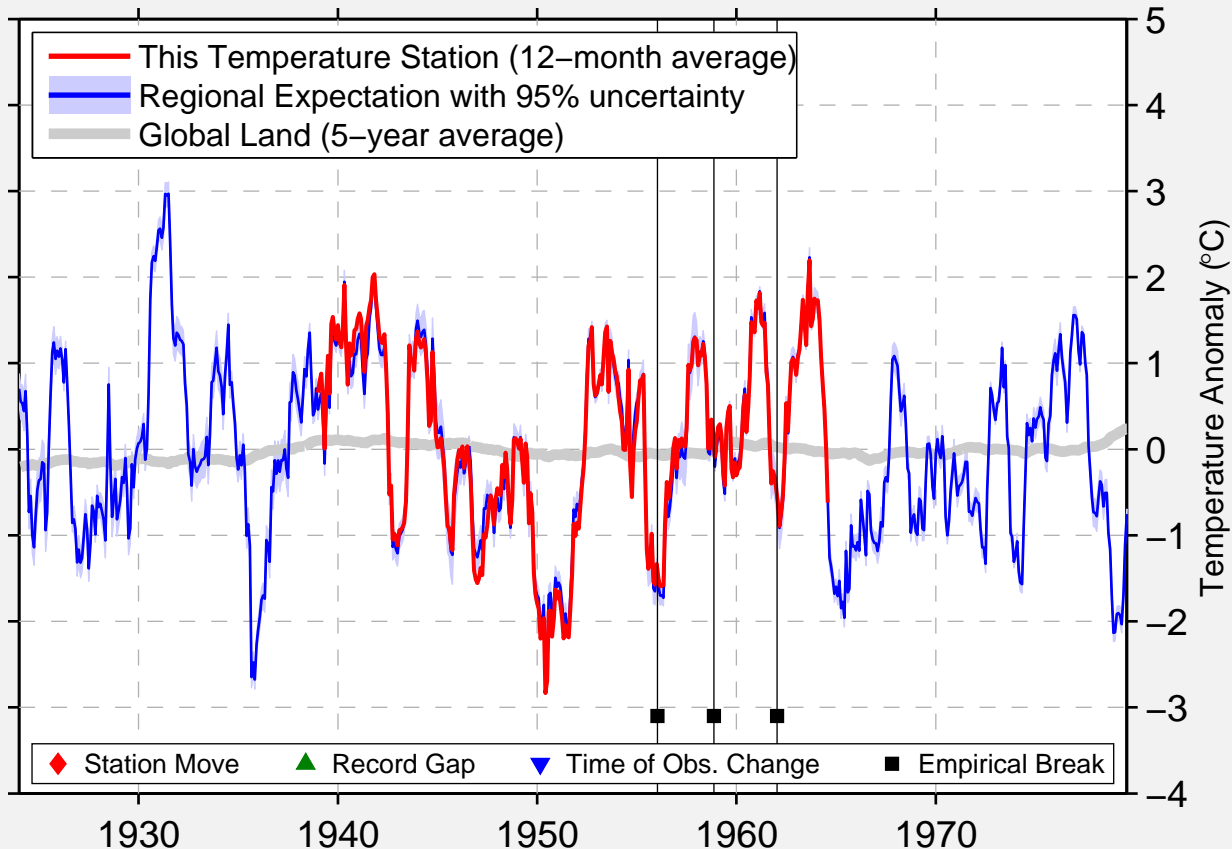

BROADVIEW A

50.250 N, 102.530 W (Canada)

Data Quality Controlled and Aligned at Breakpoints

Berkeley Earth