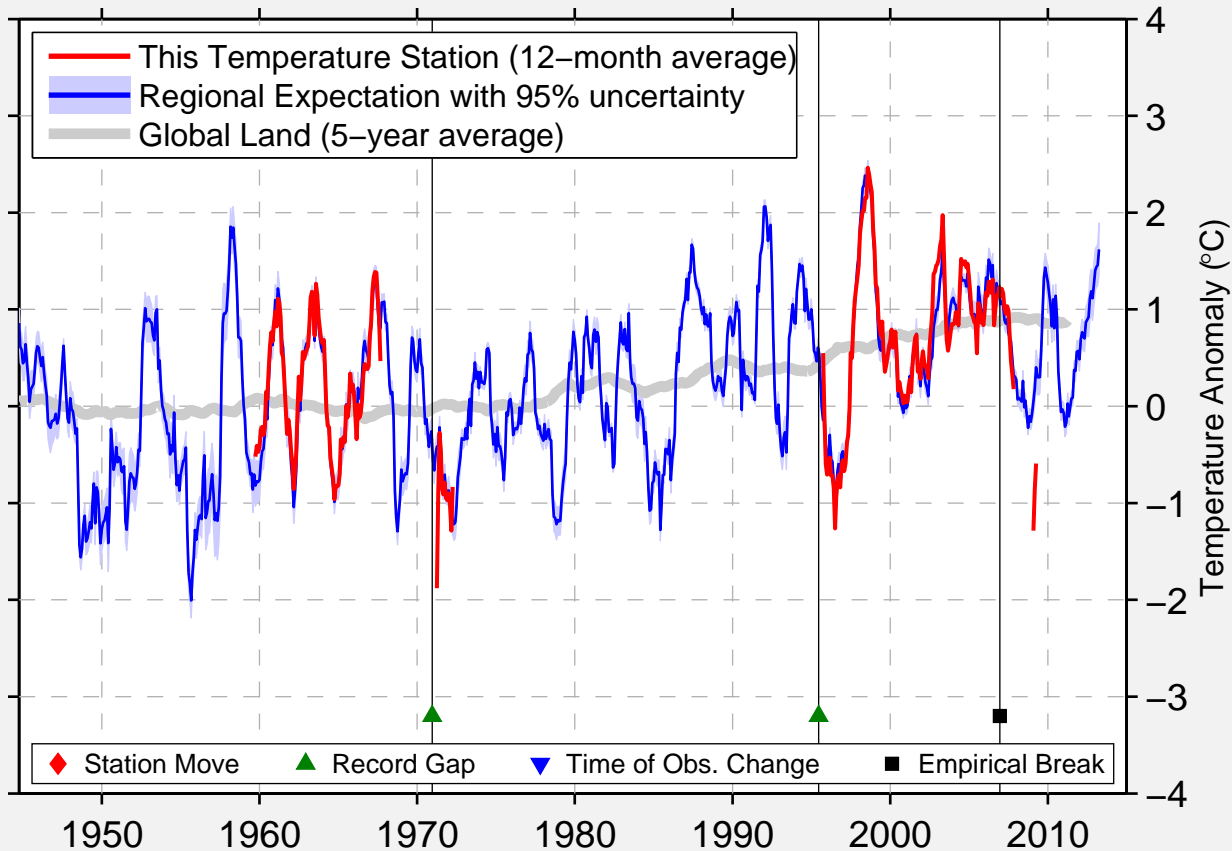

# LUMBY

50.230 N, 118.950 W (Canada)

Data Quality Controlled and Aligned at Breakpoints

Berkeley Earth