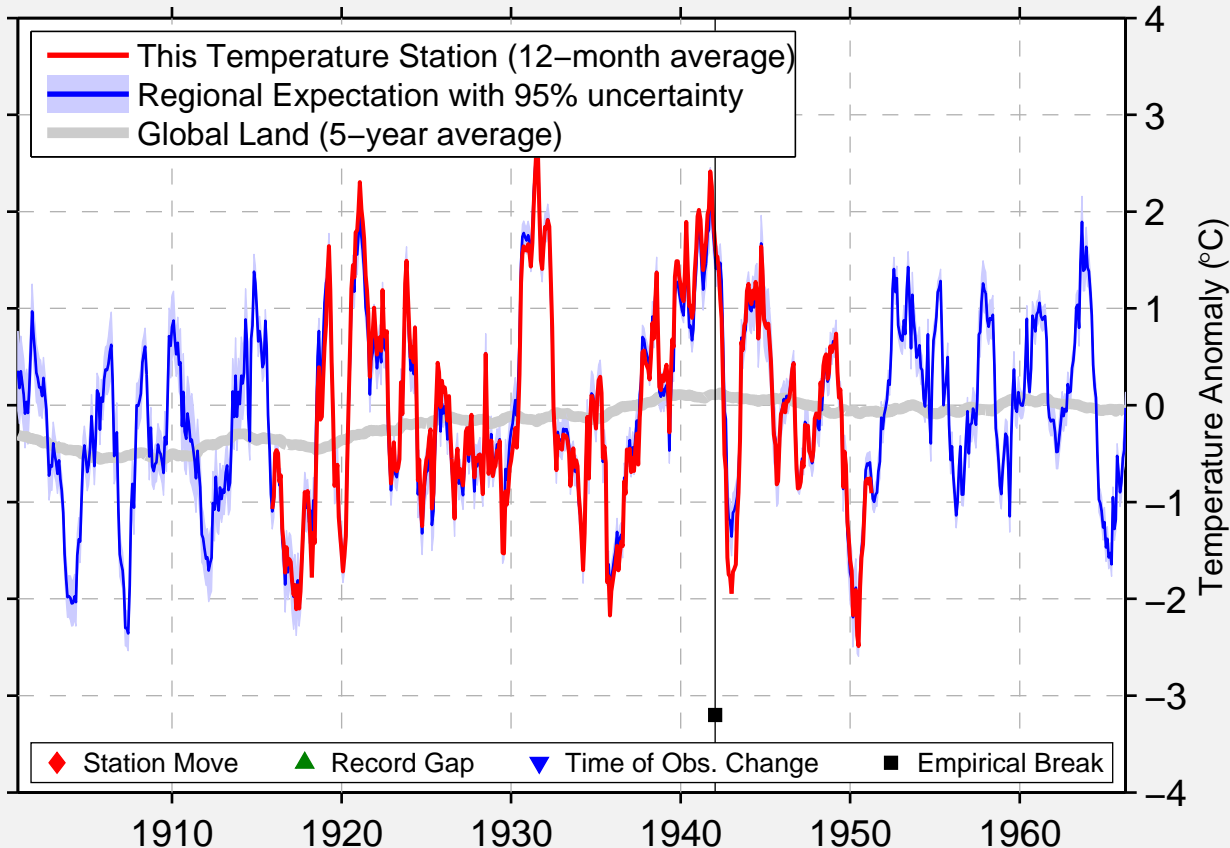

# PINAWA, MA

50.220 N, 95.920 W (Canada)

Data Quality Controlled and Aligned at Breakpoints

Berkeley Earth