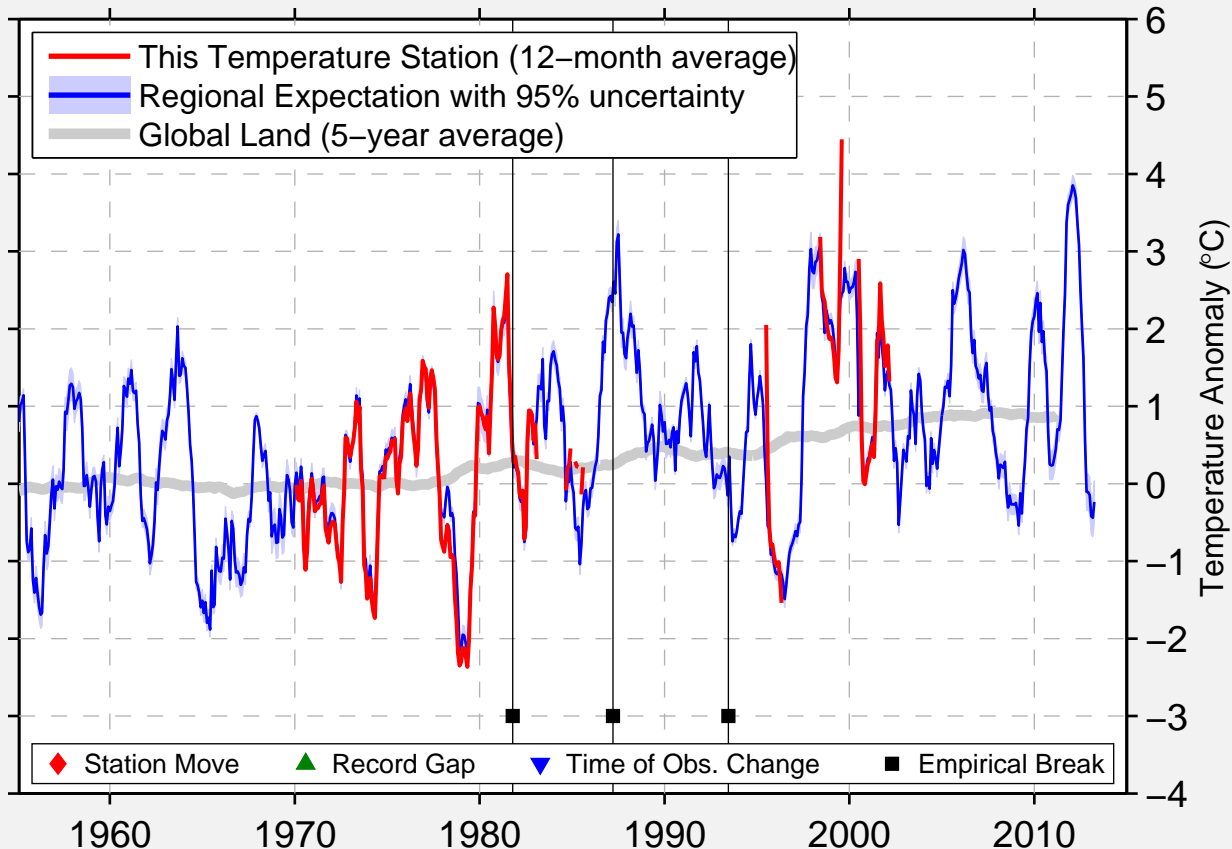

# NEEPAWA WATER

50.220 N, 99.470 W (Canada)

Data Quality Controlled and Aligned at Breakpoints

Berkeley Earth