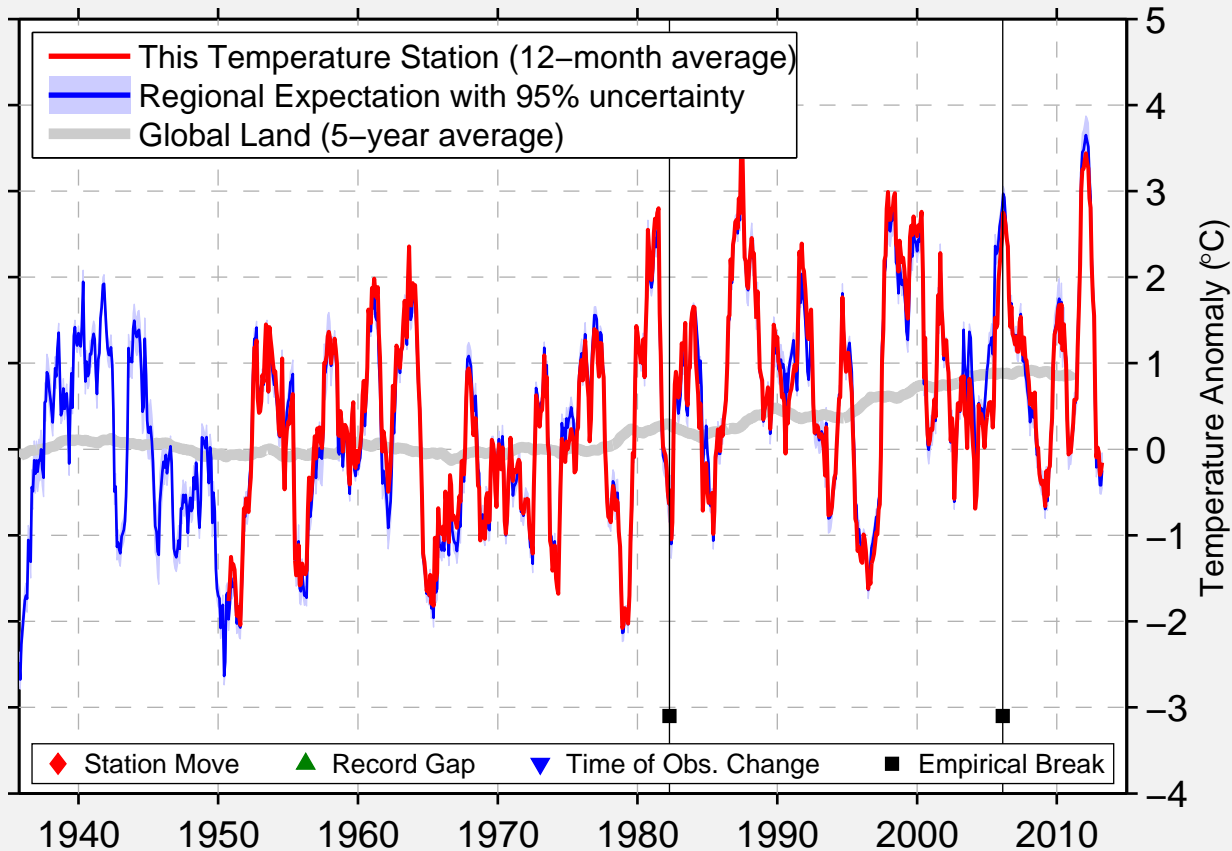

KIPLING, SA

50.200 N, 102.730 W (Canada)

Data Quality Controlled and Aligned at Breakpoints

Berkeley Earth