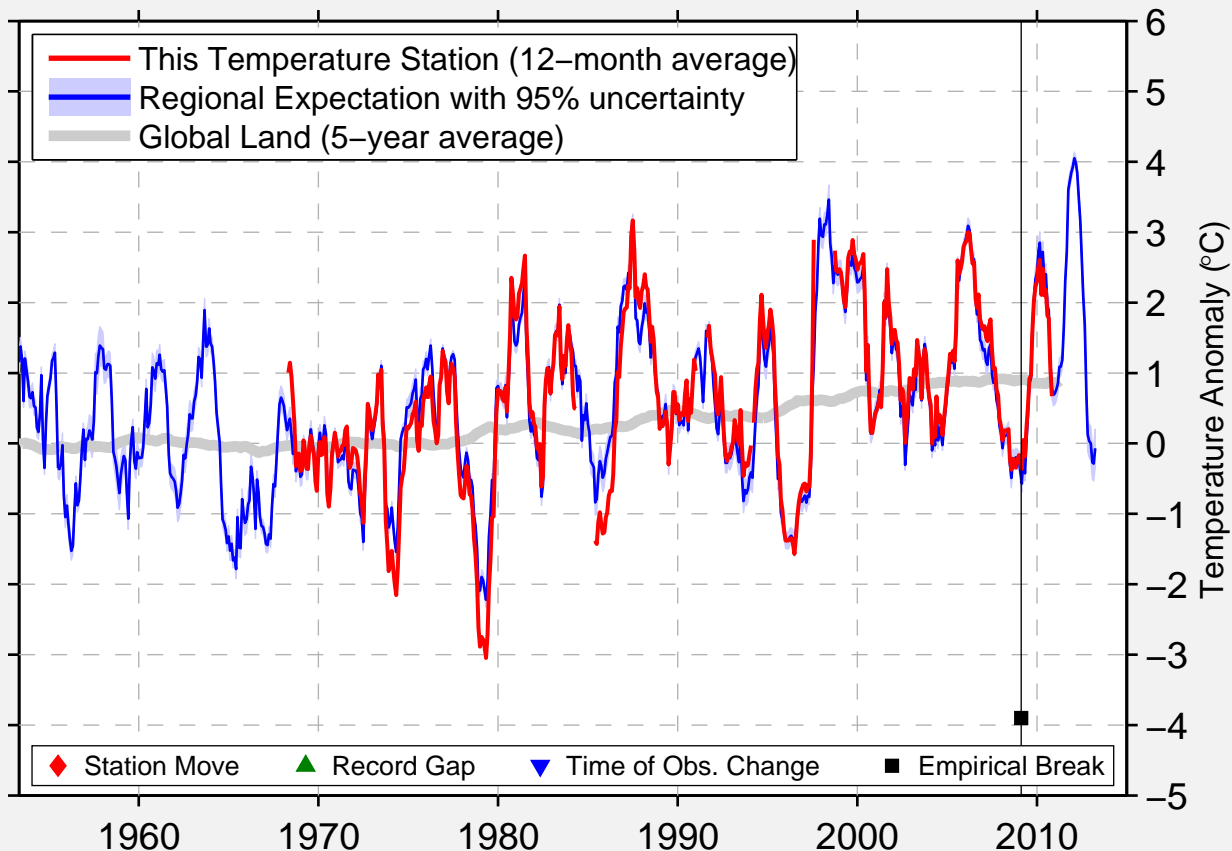

DELTA MARSH CS, MAN

50.183 N, 98.383 W (Canada)

Data Quality Controlled and Aligned at Breakpoints

Berkeley Earth