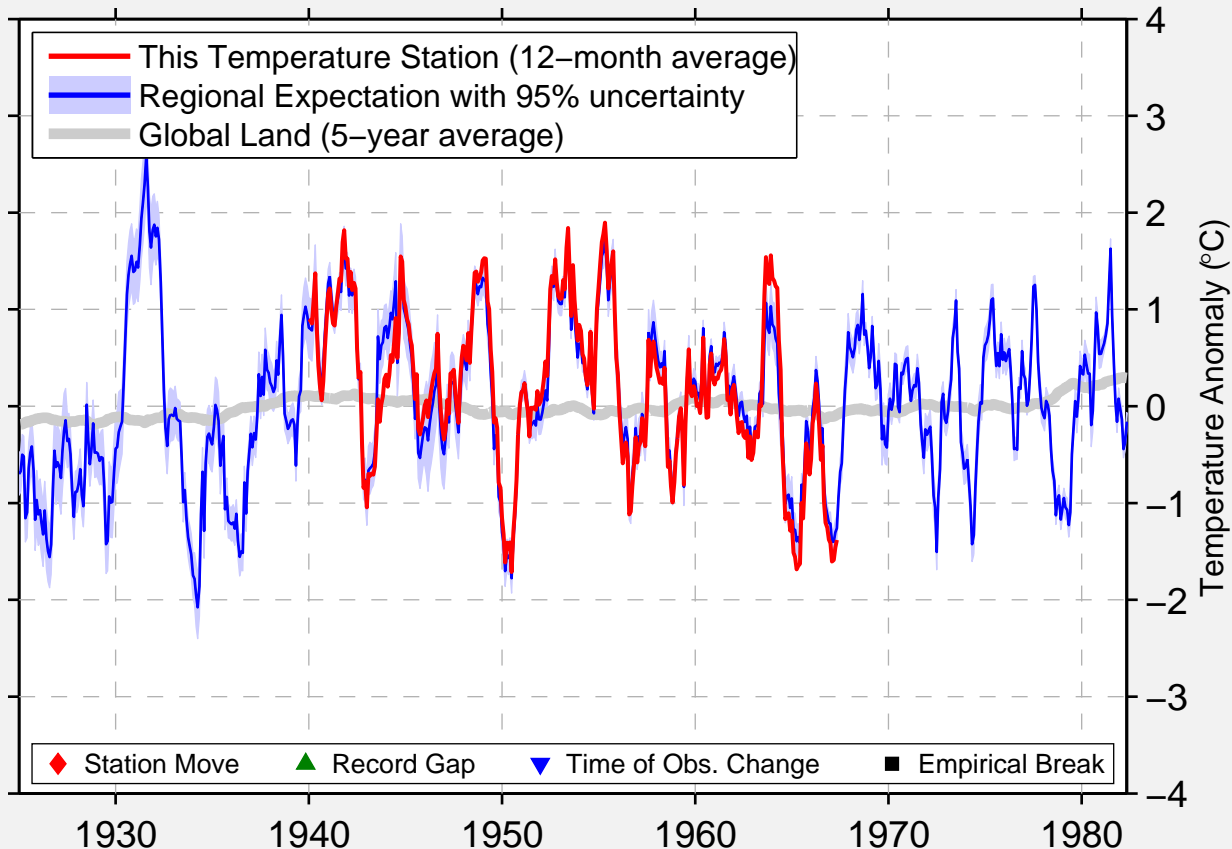

# NAKINA A, ON

50.180 N, 86.700 W (Canada)

Data Quality Controlled and Aligned at Breakpoints

Berkeley Earth