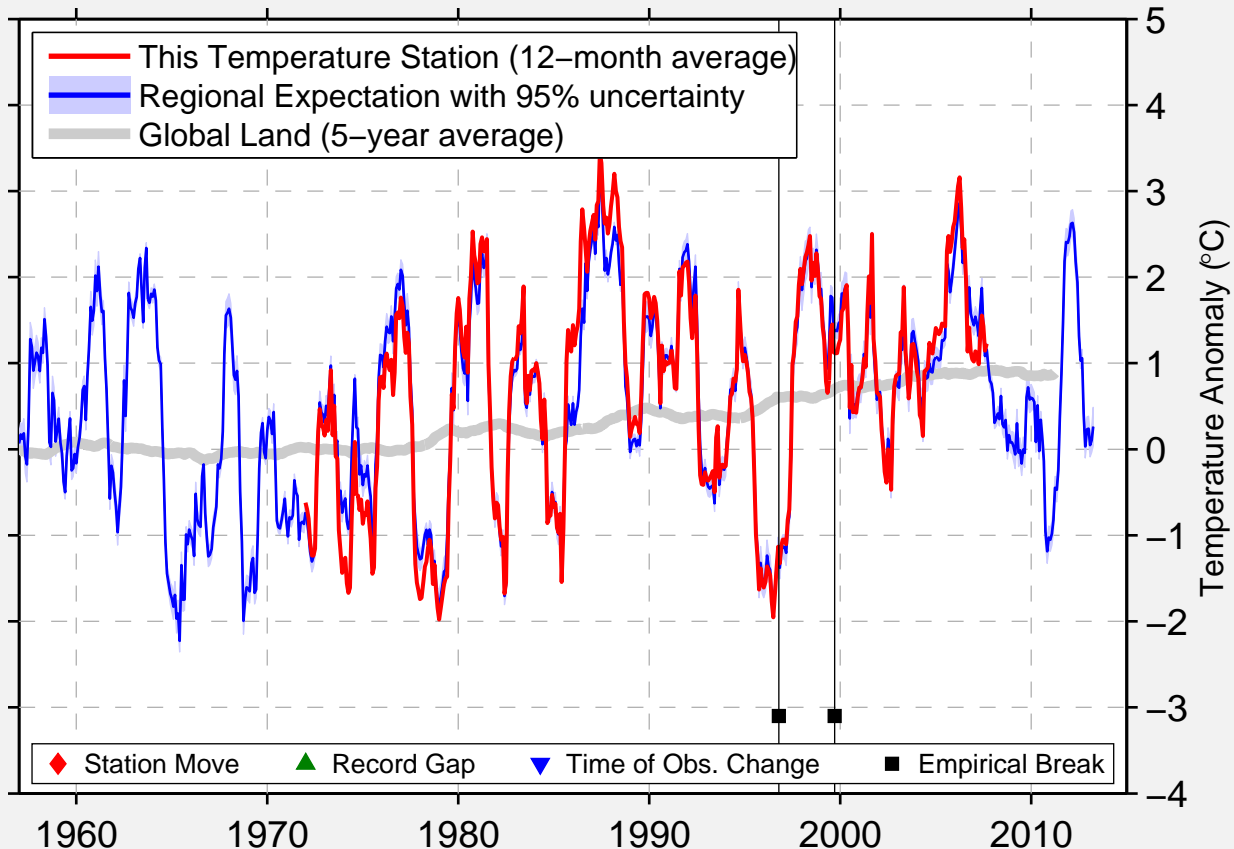

GOLDEN PRAIRIE

50.180 N, 109.800 W (Canada)

Data Quality Controlled and Aligned at Breakpoints

Berkeley Earth