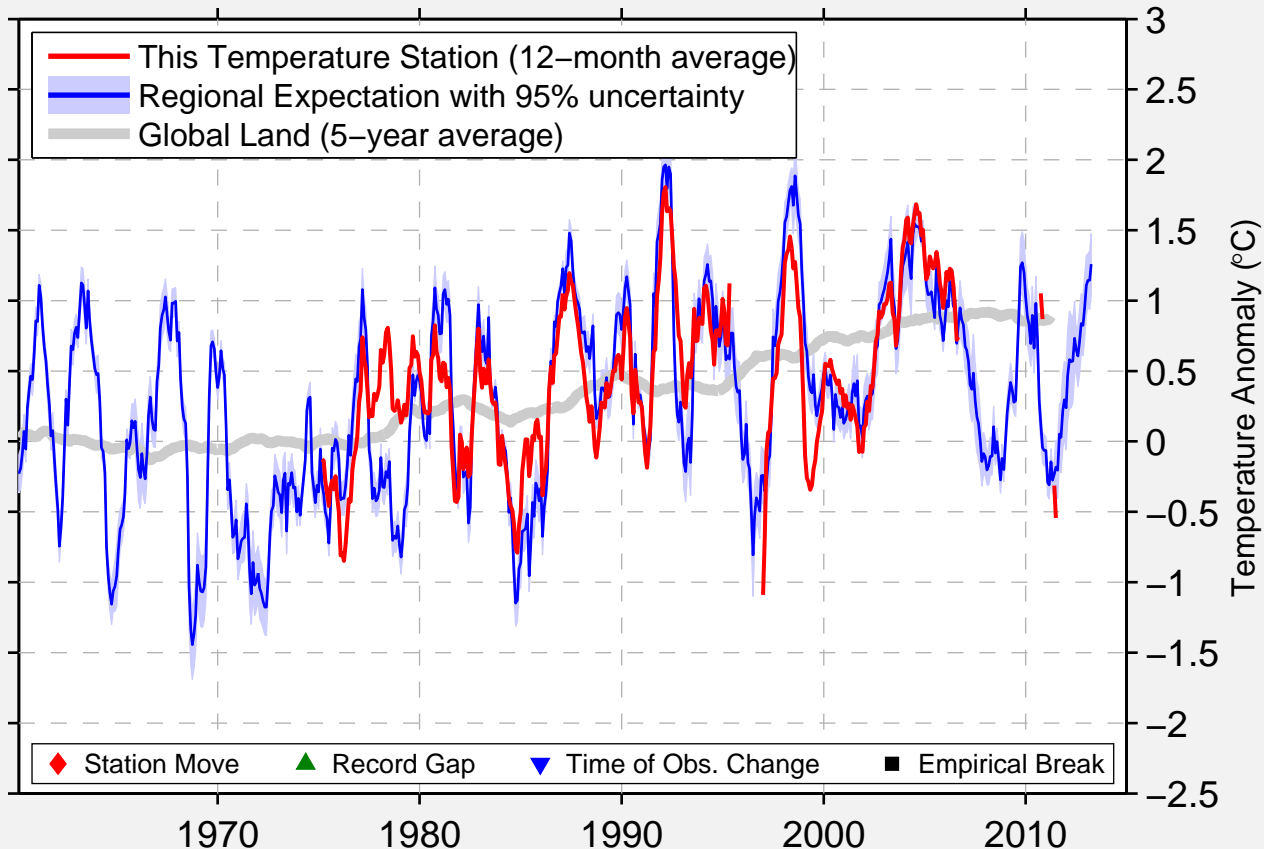

MALIBU JERVIS INLET, BC

50.170 N, 123.850 W (Canada)

Data Quality Controlled and Aligned at Breakpoints

Berkeley Earth