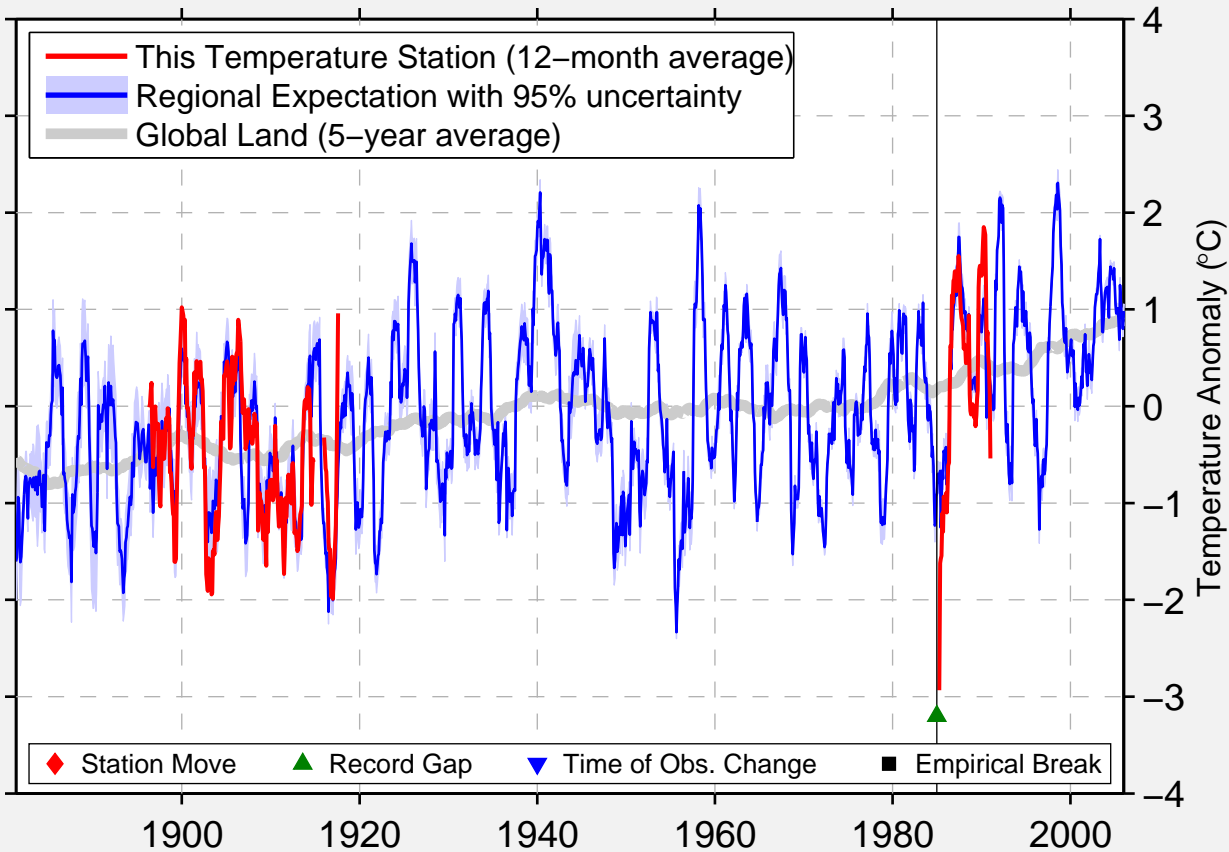

NICOLA LAKE W END

50.160 N, 120.640 W (Canada)

Data Quality Controlled and Aligned at Breakpoints

Berkeley Earth