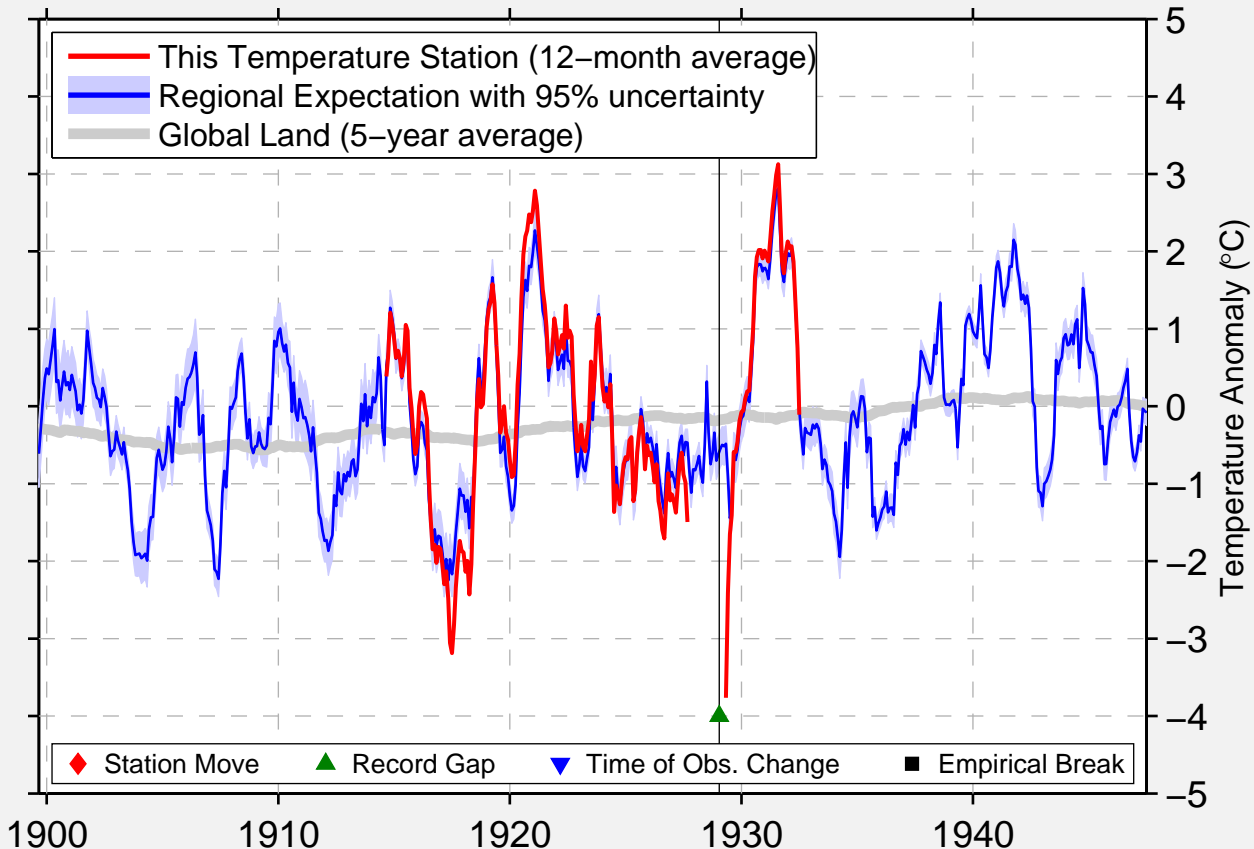

SIoux LOOKOUT, ON

50.130 N, 91.870 W (Canada)

Data Quality Controlled and Aligned at Breakpoints

Berkeley Earth